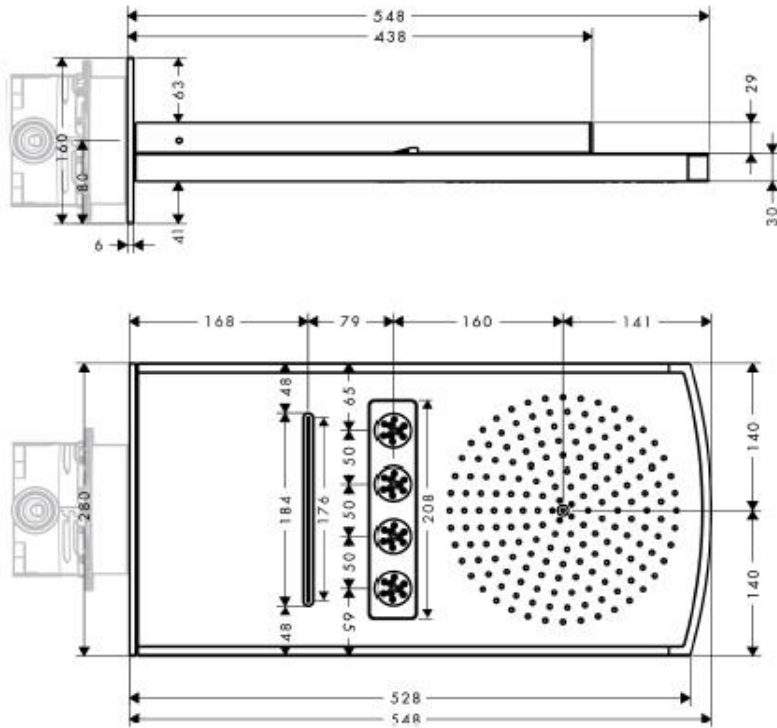

SPECIFICATION SHEET - fittings

BRAND:	hansgrohe	Product Photo:
ORIGIN:	Germany	
SERIES:	Raindance Rainfall 240 Air	
PRODUCT DESCRIPTION:	3 jet wall mounted overhead shower • wall mounted shower area Ø240mm • 3 sprays must be controlled with 3 valves or diverter for 3 outlets • max. flow rate at 3 bars (45 psi) RainAir spray - 18 l/min. WhirlAir spray - 16 l/min. Flood spray - 28 l/min.	
MODEL No.	28411 000 / 28411 400	
FINISH/COLOUR:	Chrome-plated / white-chrome	
DIMENSIONS:		
OPTIONAL MATCHING PARTS:	01800180 iBox Universal	Photo shown with optional thermostatic mixer with separate control valves Consult with us for correct combination

Technical Informations:

REMINDER:	Pipe flushing must be done before faucets are installed. Failure to do so voids the warranty. Do not use cleaners containing abrasive cleansers, ammonia, bleach, acids, waxes, alcohol, solvents or other products not recommended for chrome. All information is for reference only, installation shall always be based on the actual product delivered.