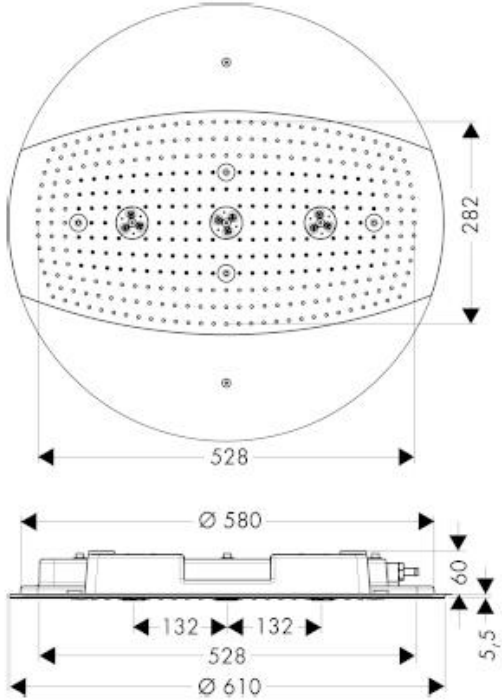

SPECIFICATION SHEET - fittings

BRAND:	hansgrohe	Product Photo:
ORIGIN:	Germany	
SERIES:	Raindance Rainmaker Ø600 Air	
PRODUCT DESCRIPTION:	3 jet overhead shower Ø600mm • ceiling mounted • must with separate control for 3 jets • with lighting • with Ecostat S thermostatic mixer • max. flow rate: 20~24 l/min at 3 bars (45 psi)	
MODEL No.	28403 000	
FINISH/COLOUR:	Chrome-plated	
DIMENSIONS:		
OPTIONAL MATCHING PARTS:	28412180 Basic set must be required	

Photo shown is with optional thermostatic mixer

Technical Informations:

Optional basin set 28412180 must be required, refer to related Specification Sheet

REMINDER:	Pipe flushing must be done before faucets are installed. Failure to do so voids the warranty.
	Do not use cleaners containing abrasive cleansers, ammonia, bleach, acids, waxes, alcohol, solvents or other products not recommended for chrome.
	All information is for reference only, installation shall always be based on the actual product delivered.