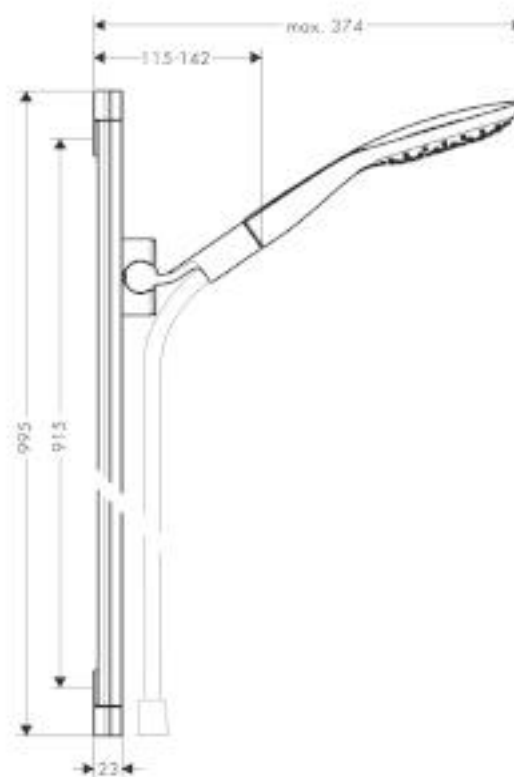

SPECIFICATION SHEET - fittings

BRAND:	hansgrohe	Product Photo:
ORIGIN:	Germany	
SERIES:	PuraVida Unica set	
PRODUCT DESCRIPTION:	Sliding bar set for handshower 900mm • self-locking slide • with Isiflex flexible shower hose 1.6m • PurVida 3-jet handshower 150mm	
MODEL No.	27853 000 / 27853 400	
FINISH/COLOUR:	Chrome-plated / white-chrome	
DIMENSIONS:	wall bar total length 995mm projection from wall max. 374mm	
OPTIONAL MATCHING PARTS:		

Technical Informations:

REMINDER:	Filter washer must be installed to avoid dirt going into the handshower, warranty may be void if it fails to do so. Do not use cleaners containing abrasive cleansers, ammonia, bleach, acids, waxes, alcohol, solvents or other products not recommended for chrome. All information is for reference only, installation shall always be based on the actual product delivered.