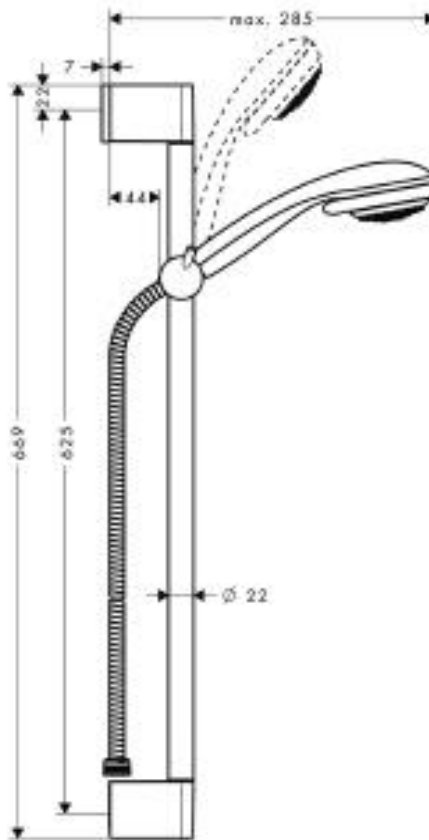

SPECIFICATION SHEET - fittings

BRAND:	hansgrohe	Product Photo:
ORIGIN:	Germany	
SERIES:	Unica Crometta wall bar set	
PRODUCT DESCRIPTION:	Crometta 85 Multi Handshower • with Unica Crometta sliding bar 90cm • with Metaflex shower hose 1.6m	
MODEL No.	27763 000	
FINISH/COLOUR:	Chrome-plated	
DIMENSIONS:		
OPTIONAL MATCHING PARTS:	Casetta'C soap dish	

Technical Informations:

REMINDER:	Pipe flushing must be done before faucets are installed. Failure to do so voids the warranty.
	Do not use cleaners containing abrasive cleansers, ammonia, bleach, acids, waxes, alcohol, solvents or other products not recommended for chrome.
	All information is for reference only, installation shall always be based on the actual product delivered.