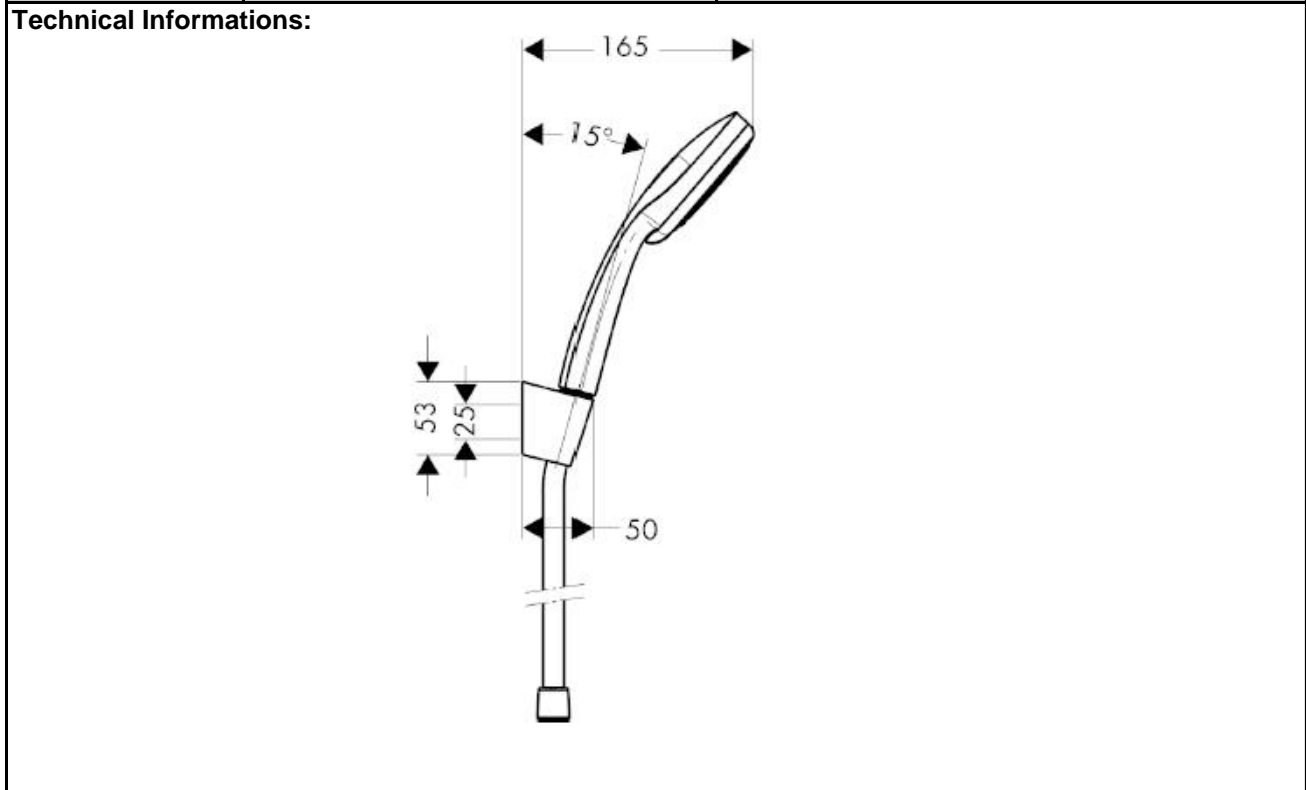

SPECIFICATION SHEET - fittings

BRAND:	hansgrohe	Product Photo: 
ORIGIN:	Germany	
SERIES:	Croma 100 with Porter'S	
PRODUCT DESCRIPTION:	Porter'S Wall mounted shower holder • with Croma 100 Vario handshower • with Isiflex shower hose 1.25m	
MODEL No.	27592 000	
FINISH/COLOUR:	Chrome-plated	
DIMENSIONS:		
OPTIONAL MATCHING PARTS:		