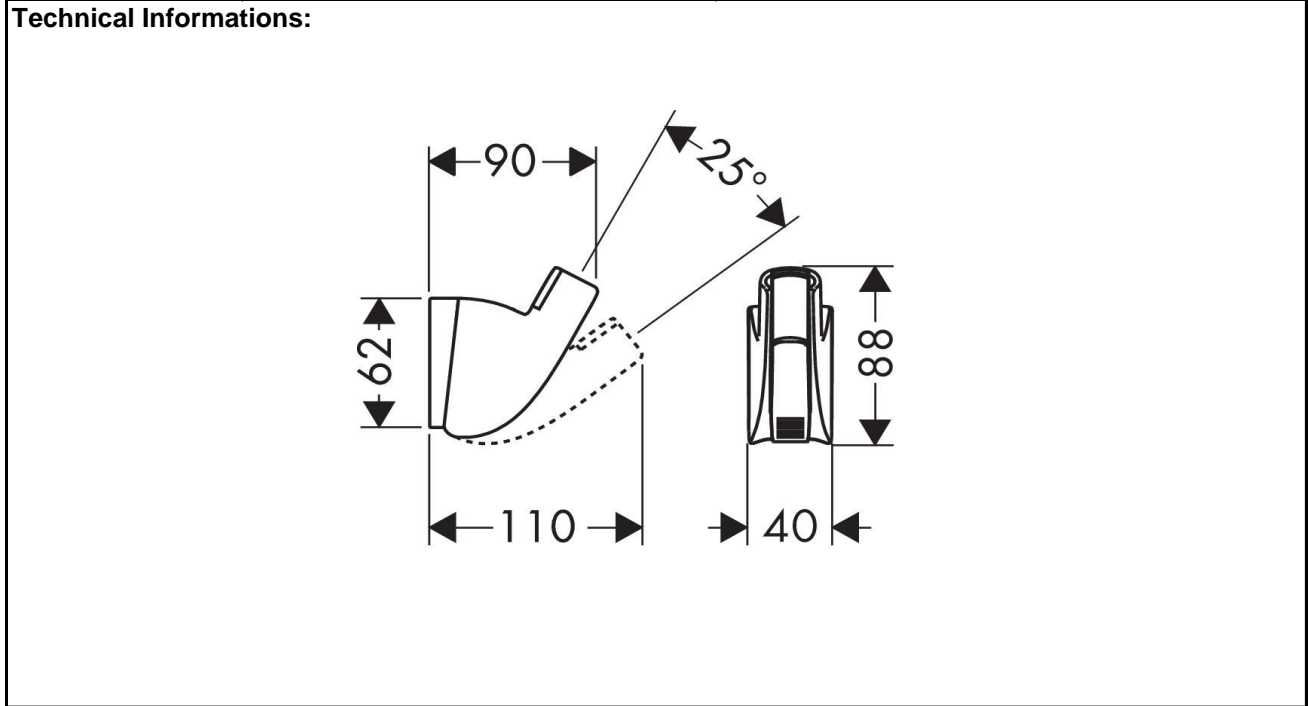

## SPECIFICATION SHEET - fittings

<b>BRAND:</b>	<b>hansgrohe</b>	<b>Product Photo:</b>  
<b>ORIGIN:</b>	Germany	
<b>SERIES:</b>	<b>Porter'A</b>	
<b>PRODUCT DESCRIPTION:</b>	Wall mounted shower holder • for shower hose with conical nut	
<b>MODEL No.</b>	27520 000	
<b>FINISH/COLOUR:</b>	Chrome-plated	
<b>DIMENSIONS:</b>		
<b>OPTIONAL MATCHING PARTS:</b>		