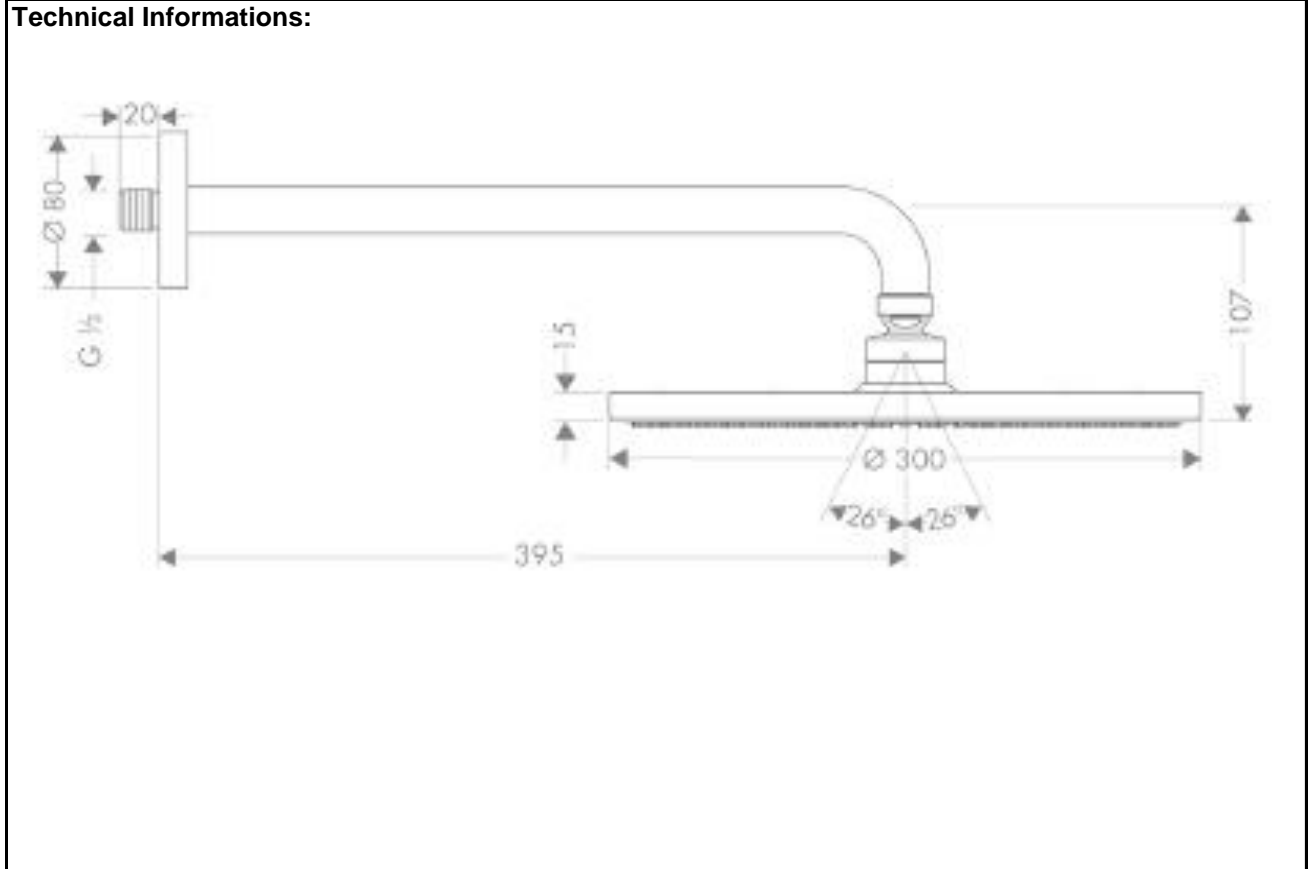

SPECIFICATION SHEET - fittings

BRAND:	hansgrohe	Product Photo: 
ORIGIN:	Germany	
SERIES:	Raindance S 300 Air	
PRODUCT DESCRIPTION:	1 jet overhead shower Ø300mm • with shower arm projection 390mm • max. flow rate: 18 l/min at 3 bars (45 psi)	
MODEL No.	27493 000	
FINISH/COLOUR:	Chrome-plated	
DIMENSIONS:		
OPTIONAL MATCHING PARTS:		