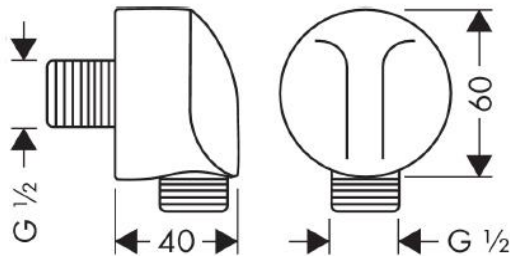

SPECIFICATION SHEET - fittings

BRAND:	hansgrohe	Product Photo:
ORIGIN:	Germany	
SERIES:	Fixfit E	
PRODUCT DESCRIPTION:	Wall outlet elbow 1/2"x1/2" • without non-return valve • metal elbow	
MODEL No.	27454 000	
FINISH/COLOUR:	Chrome-plated	
DIMENSIONS:		
OPTIONAL MATCHING PARTS:		

Technical Informations:

REMINDER:	Pipe flushing must be done before faucets are installed. Failure to do so voids the warranty.
	Do not use cleaners containing abrasive cleansers, ammonia, bleach, acids, waxes, alcohol, solvents or other products not recommended for chrome.
	All information is for reference only, installation shall always be based on the actual product delivered.