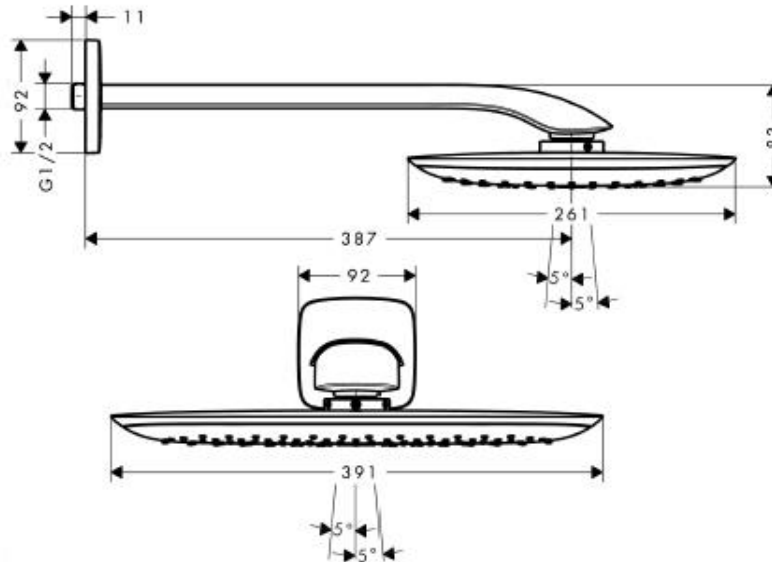

SPECIFICATION SHEET - fittings

BRAND:	hansgrohe	Product Photo:
ORIGIN:	Germany	
SERIES:	PuraVida 400 Air	
PRODUCT DESCRIPTION:	Overhead shower with wall mounted shower arm 390mm • flow rate: 21 l/min at 3 bars (45 psi) • flow pressure 1~5 bars (15~70 psi)	
MODEL No.	27437 000 / 27437 400	
FINISH/COLOUR:	Chrome-plated / white-chrome	
DIMENSIONS:	overhead shower 390x260mm projection from ceiling 160mm	
OPTIONAL MATCHING PARTS:		

Technical Informations:

REMINDER:	Filter washer must be installed to avoid dirts go into overhead shower, warranty may void if fail to do so.
	Do not use cleaners containing abrasive cleansers, ammonia, bleach, acids, waxes, alcohol, solvents or other products not recommended for chrome.
	All information is for reference only, installation shall always be based on the actual product delivered.