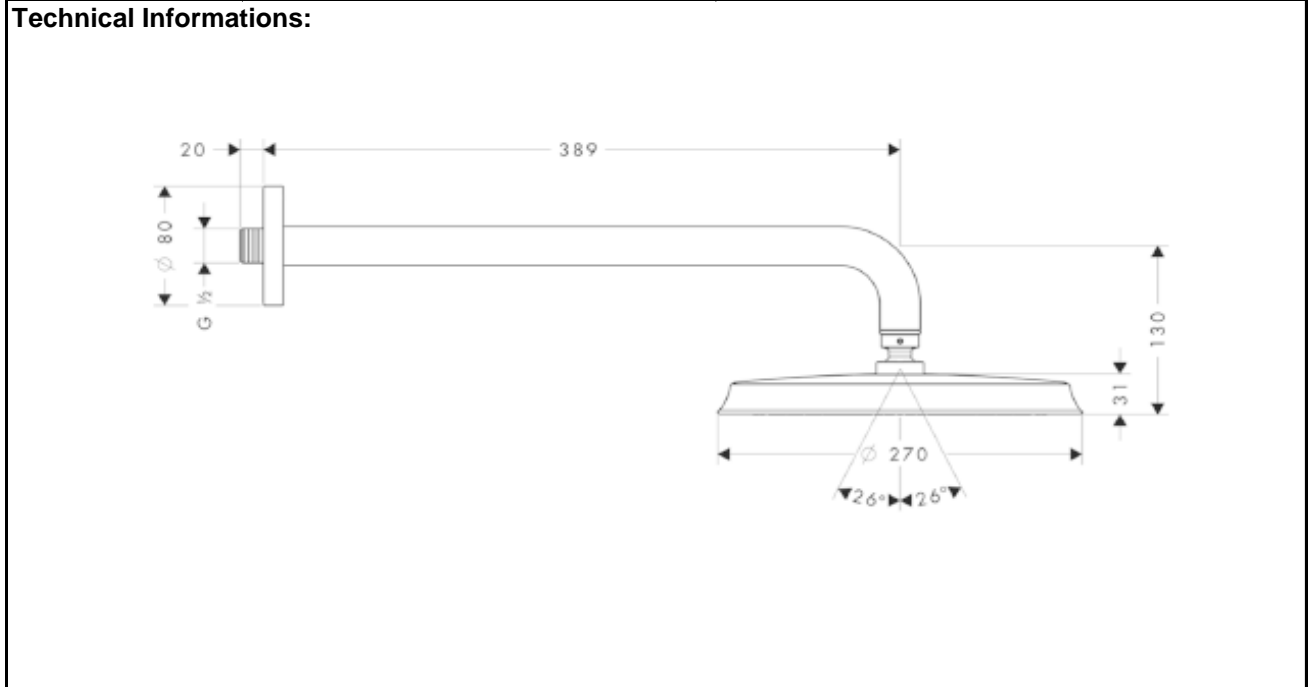

SPECIFICATION SHEET - fittings

BRAND:	hansgrohe
ORIGIN:	Germany
SERIES:	SHOWER OPTIONS
PRODUCT DESCRIPTION:	Raindance Classic Air 240 1jet overhead shower • spray type: RainAir (rain spray enriched with air) • flow rate RainAir spray: 19 L/min • installation type: wall
MODEL No.	27424.090
FINISH/COLOUR:	Chrome / Gold-optic
DIMENSIONS:	Ø270mm
OPTIONAL MATCHING PARTS:	