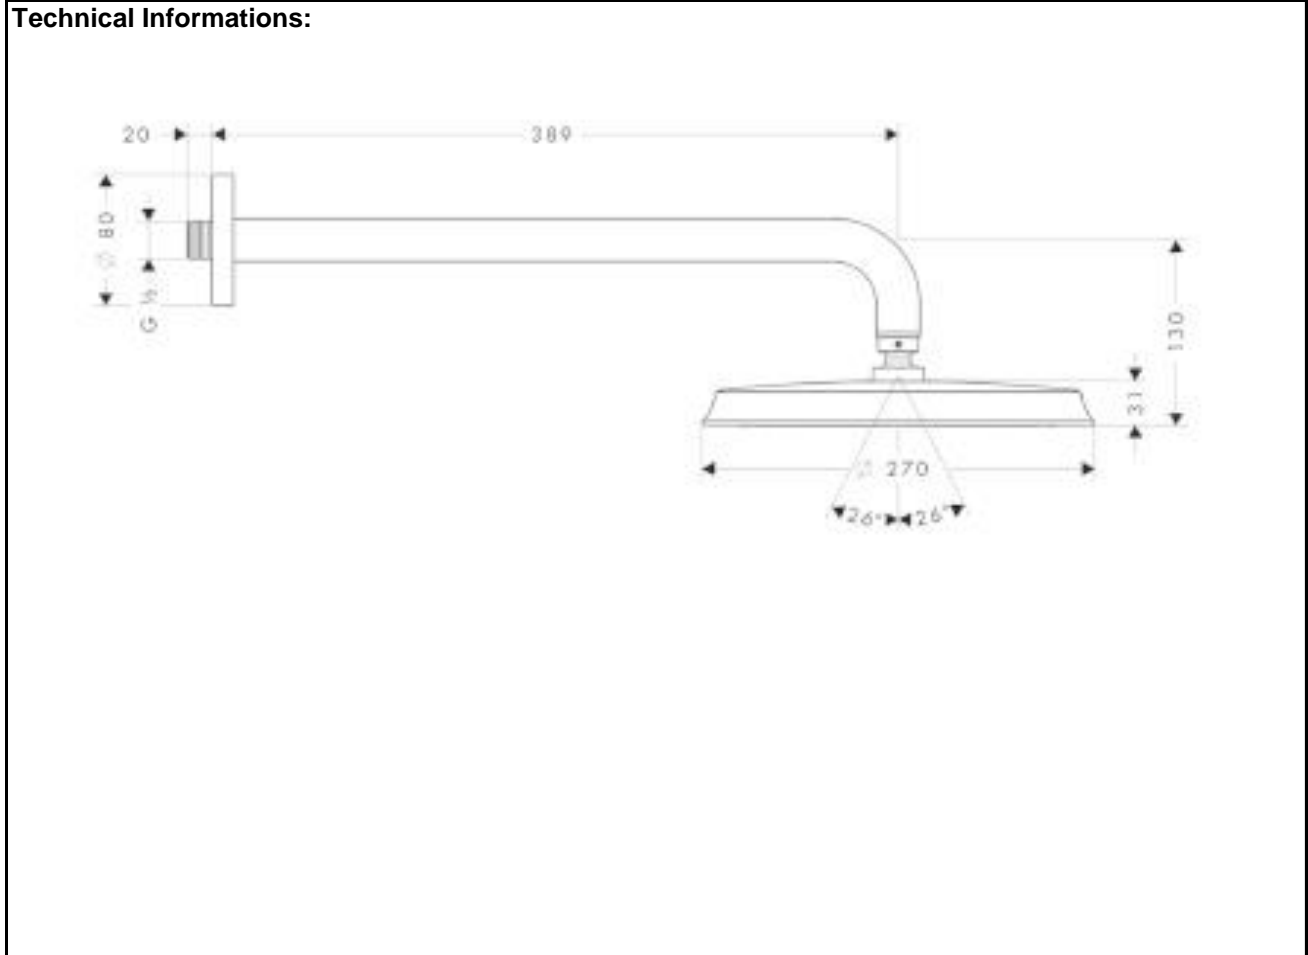

SPECIFICATION SHEET - fittings

BRAND:	hansgrohe	Product Photo: 
ORIGIN:	Germany	
SERIES:	Raindance Classic 240 Air	
PRODUCT DESCRIPTION:	1 jet overhead shower • with shower arm projection 390mm • overhead shower sizes Ø240mm • flow rate at 3 bars (45 psi) 19 l/min	
MODEL No.	27424 000	
FINISH/COLOUR:	Chrome-plated	
DIMENSIONS:		
OPTIONAL MATCHING PARTS:		