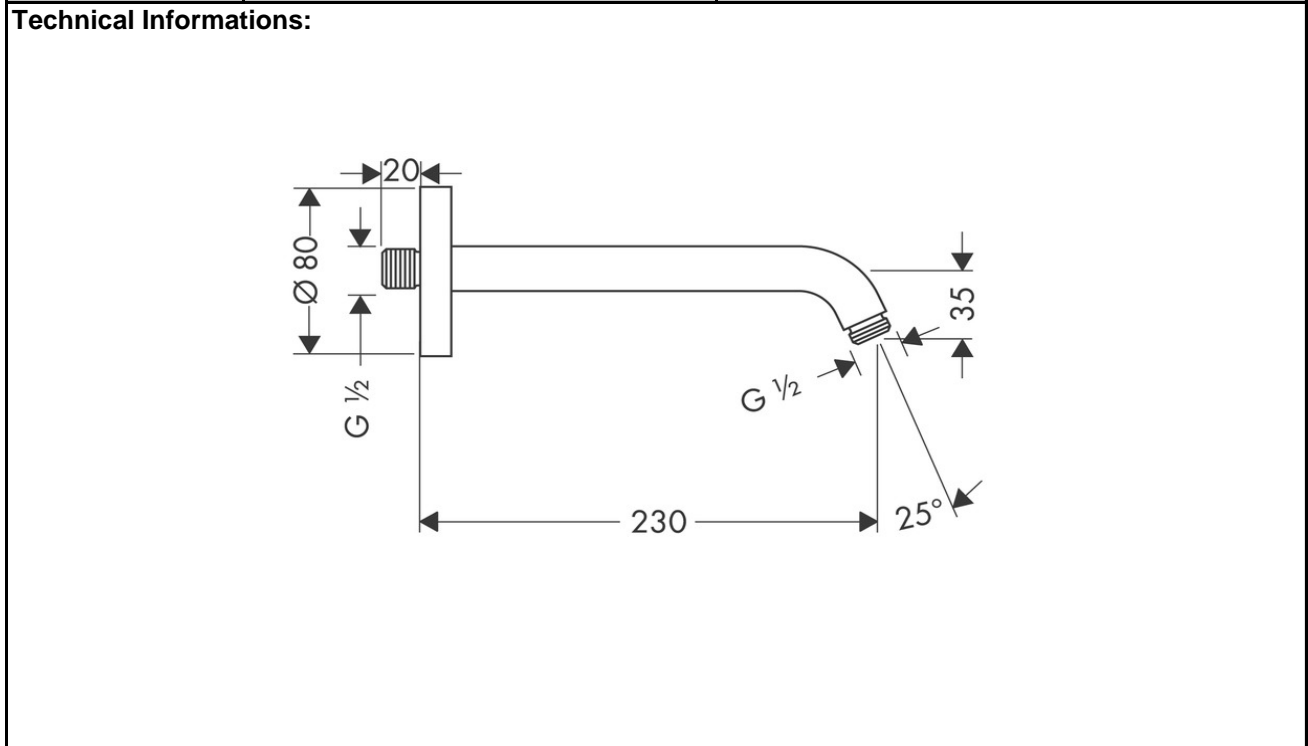

## SPECIFICATION SHEET - fittings

<b>BRAND:</b>	<b>hansgrohe</b>	<b>Product Photo:</b>  
<b>ORIGIN:</b>	Germany	
<b>SERIES:</b>	<b>Shower arm</b>	
<b>PRODUCT DESCRIPTION:</b>	Wall mounted shower arm • with projection 230mm	
<b>MODEL No.</b>	27412 000	
<b>FINISH/COLOUR:</b>	Chrome-plated	
<b>DIMENSIONS:</b>		
<b>OPTIONAL MATCHING PARTS:</b>		