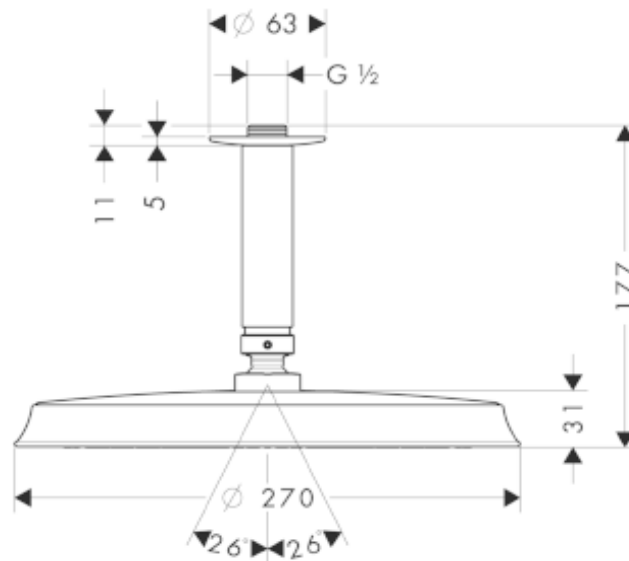

SPECIFICATION SHEET - fittings

BRAND:	hansgrohe	Product Photo:
ORIGIN:	Germany	
SERIES:	SHOWER OPTIONS	
PRODUCT DESCRIPTION:	Raindance Classic Air 240mm 1jet overhead shower • spray type: RainAir (rain spray enriched with air) • flow rate Rainspray: 19L/min • installation type: ceiling	
MODEL No.	27405.090	
FINISH/COLOUR:	Chrome / Gold-optic	
DIMENSIONS:	Ø270mm	
OPTIONAL MATCHING PARTS:		

Technical Informations:

REMINDER:	Pipe flushing must be done before faucets are installed. Failure to do so voids the warranty.
	Do not use cleaners containing abrasive cleansers, ammonia, bleach, acids, waxes, alcohol, solvents or other products not recommended for chrome.
	All information is for reference only, installation shall always be based on the actual product delivered.