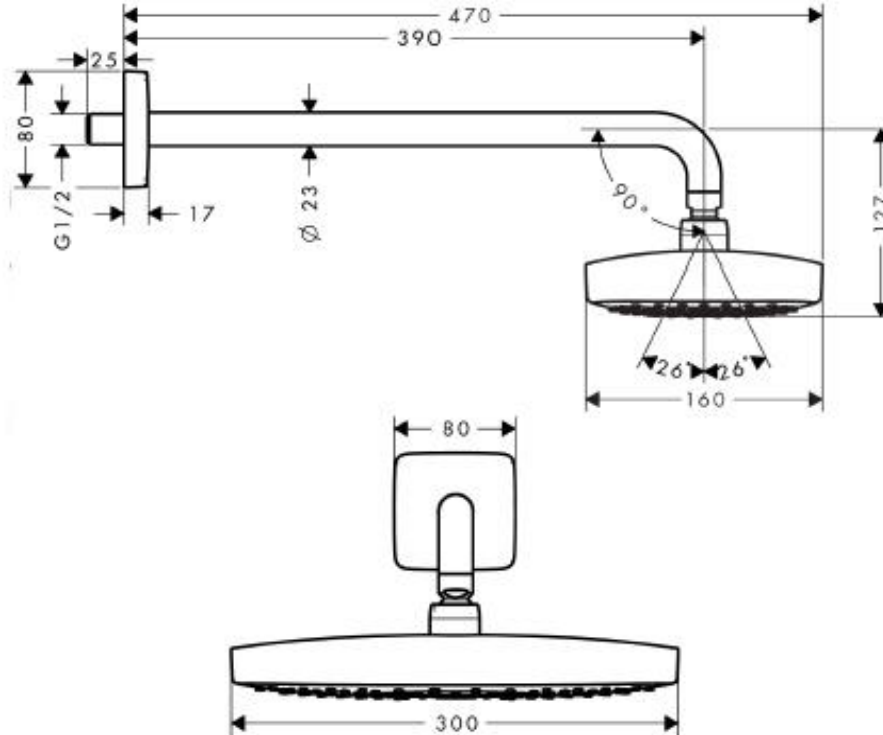

SPECIFICATION SHEET - fittings

BRAND:	hansgrohe	Product Photo:
ORIGIN:	Germany	
SERIES:	Raindance Select E 300	
PRODUCT DESCRIPTION:	2 jet overhead shower • with shower arm projection 390mm • overhead shower sizes 300x160mm • sprays: Rain RainAir • flow rate at 3 bars (45 psi) 15 l/min	
MODEL No.	27385 000 / 27385 400	
FINISH/COLOUR:	Chrome-plated / white-chrome	
DIMENSIONS:		
OPTIONAL MATCHING PARTS:		

Technical Informations:

REMINDER:	Pipe flushing must be done before faucets are installed. Failure to do so voids the warranty. Do not use cleaners containing abrasive cleansers, ammonia, bleach, acids, waxes, alcohol, solvents or other products not recommended for chrome. All information is for reference only, installation shall always be based on the actual product delivered.