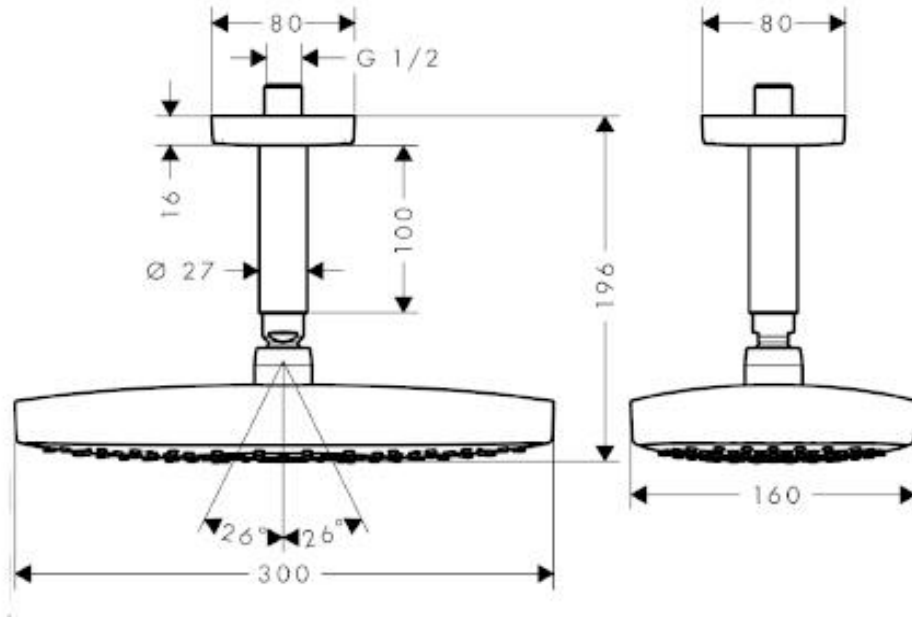

SPECIFICATION SHEET - fittings

BRAND:	hansgrohe	Product Photo:
ORIGIN:	Germany	
SERIES:	Raindance Select E 300 Air	
PRODUCT DESCRIPTION:	2 jet overhead shower • with ceiling connector 100mm • overhead shower sizes 300x160mm • sprays: Rain, RainAir • flow rate at 3 bars (45 psi) 15 l/min	
MODEL No.	27384 000 / 27384 400	
FINISH/COLOUR:	Chrome-plated / white-chrome	
DIMENSIONS:		
OPTIONAL MATCHING PARTS:		

Technical Informations:

REMINDER:	Pipe flushing must be done before faucets are installed. Failure to do so voids the warranty.
	Do not use cleaners containing abrasive cleansers, ammonia, bleach, acids, waxes, alcohol, solvents or other products not recommended for chrome.
	All information is for reference only, installation shall always be based on the actual product delivered.