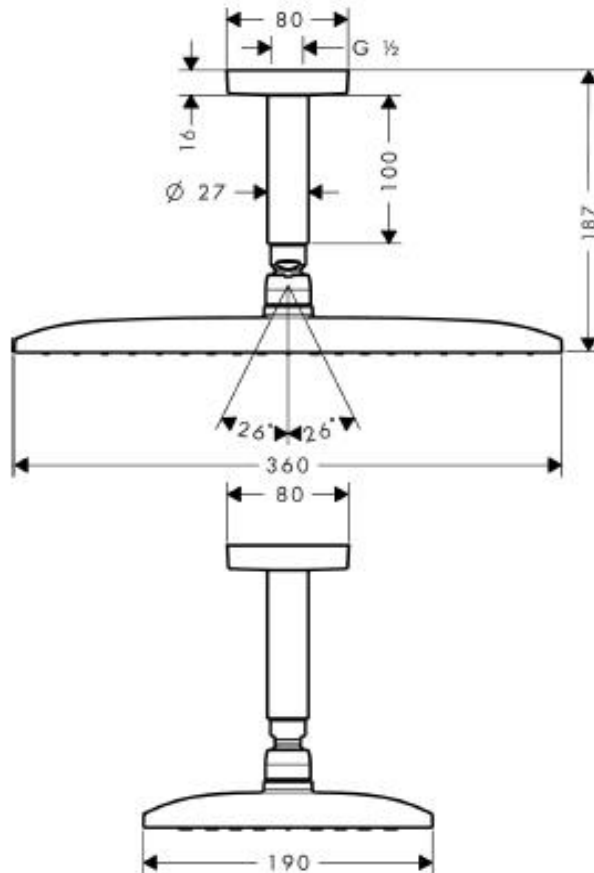

SPECIFICATION SHEET - fittings

BRAND:	hansgrohe	Product Photo:
ORIGIN:	Germany	
SERIES:	Raindance E 360 Air	
PRODUCT DESCRIPTION:	1 jet overhead shower • with ceiling connector 100mm • overhead shower sizes 360x190mm • flow rate at 3 bars (45 psi) 20 l/min	
MODEL No.	27381 000	
FINISH/COLOUR:	Chrome-plated	
DIMENSIONS:		
OPTIONAL MATCHING PARTS:		

Technical Informations:

REMINDER:	Pipe flushing must be done before faucets are installed. Failure to do so voids the warranty. Do not use cleaners containing abrasive cleansers, ammonia, bleach, acids, waxes, alcohol, solvents or other products not recommended for chrome. All information is for reference only, installation shall always be based on the actual product delivered.