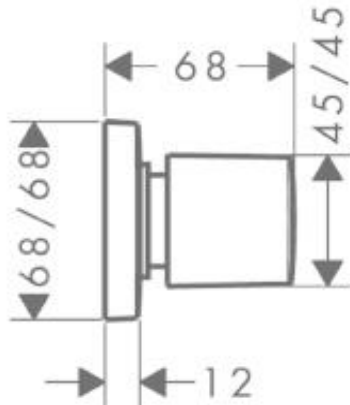

## SPECIFICATION SHEET - fittings

<b>BRAND:</b>	<b>hansgrohe</b>	<b>Product Photo:</b>  
<b>ORIGIN:</b>	Germany	
<b>SERIES:</b>	<b>PuraVida</b>	
<b>PRODUCT DESCRIPTION:</b>	Finish set for wall concealed Shut-off valve • matching basin concealed part 15973180 OR 15974180 OR 15970180	
<b>MODEL No.</b>	15978 000 / 15978 400	
<b>FINISH/COLOUR:</b>	Chrome-plated / white-chrome	
<b>DIMENSIONS:</b>	front plate 68x68mm thickness from wall 68mm	
<b>OPTIONAL MATCHING PARTS:</b>	Basic concealed part Shut-off valve 15973180 1/2" flow rate 80 l.min., OR 15974180 1/2" flow rate 40 l/min., OR 15970180 3/4" flow rate 130 l/min.	

**Technical Informations:**

**Optional concealed part must be ordered, refer to related Specification Sheet 15973180 - 1/2" OR 15974180 - 1/2"**

OR

**Optional concealed part 15970180 - 3/4" must be ordered, refer to related Specification Sheet**