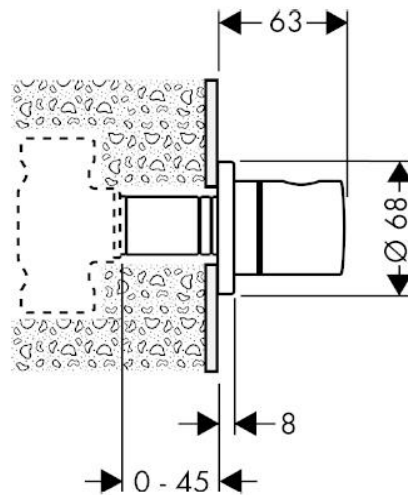

## SPECIFICATION SHEET - fittings

<b>BRAND:</b>	<b>hansgrohe</b>	<b>Product Photo:</b>  
<b>ORIGIN:</b>	Germany	
<b>SERIES:</b>		
<b>PRODUCT DESCRIPTION:</b>	Finish set for wall concealed Shut-off valve • matching basin concealed part 15973180 OR 15974180 OR 15970180	
<b>MODEL No.</b>	15972 000	
<b>FINISH/COLOUR:</b>	Chrome-plated	
<b>DIMENSIONS:</b>		
<b>OPTIONAL MATCHING PARTS:</b>	Basic concealed part Shut-off valve 15973180 1/2" flow rate 80 l.min., OR 15974180 1/2" flow rate 40 l/min., OR 15970180 3/4" flow rate 130 l/min.	

**Technical Informations:**

**Optional concealed part must be ordered, refer to related Specification Sheet 15973180 - 1/2" OR 15974180 - 1/2"**

OR

**Optional concealed part 15970180 - 3/4" must be ordered, refer to related Specification Sheet**