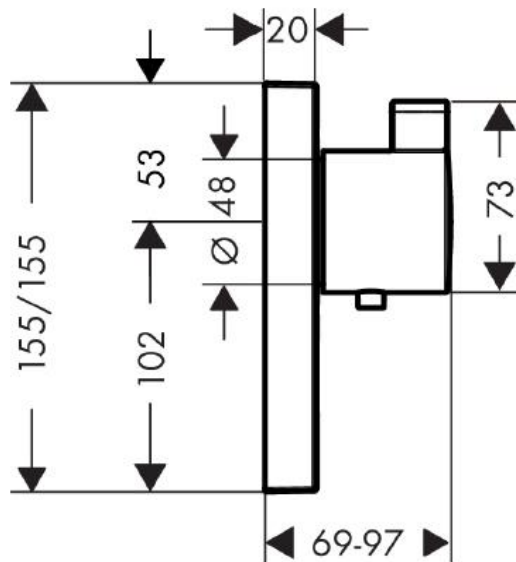

SPECIFICATION SHEET - fittings

BRAND:	hansgrohe	Product Photo:
ORIGIN:	Germany	
SERIES:	ShowerSelect	
PRODUCT DESCRIPTION:	Finish set for wall concealed high flow thermostatic mixer valve with 1 outlet switch push-button on/off control • flow rate: 59 l/min at 3 bars (45 psi) • flow pressure 1~5 bars (15~70 psi)	
MODEL No.	15761 000	
FINISH/COLOUR:	Chrome-plated	
DIMENSIONS:		
OPTIONAL MATCHING PARTS:	01800180 basic concealed part 13595000 extension element 155x155mm	

Technical Informations:

Optional 01800180 concealed part must be required, refer to related Specification Sheet

REMINDER:	Pipe flushing must be done before faucets are installed. Failure to do so voids the warranty.
	Do not use cleaners containing abrasive cleansers, ammonia, bleach, acids, waxes, alcohol, solvents or other products not recommended for chrome.
	All information is for reference only, installation shall always be based on the actual product delivered.