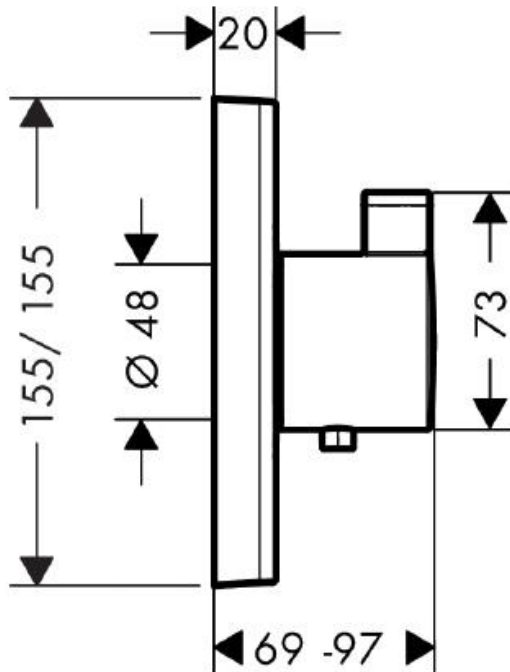

SPECIFICATION SHEET - fittings

BRAND:	hansgrohe	Product Photo:
ORIGIN:	Germany	
SERIES:	Shower Select	
PRODUCT DESCRIPTION:	Finish set for wall concealed high flow thermostatic mixer valve • flow rate: 59 l/min at 3 bars (45 psi) • flow pressure 1~5 bars (15~70 psi)	
MODEL No.	15760 000	
FINISH/COLOUR:	Chrome-plated	
DIMENSIONS:		
OPTIONAL MATCHING PARTS:	01800180 basic concealed part 13595000 extension element 155x155mm	

Technical Informations:

Optional 01800180 concealed part must be required, refer to related Specification Sheet

REMINDER:	Pipe flushing must be done before faucets are installed. Failure to do so voids the warranty.
	Do not use cleaners containing abrasive cleansers, ammonia, bleach, acids, waxes, alcohol, solvents or other products not recommended for chrome.
	All information is for reference only, installation shall always be based on the actual product delivered.