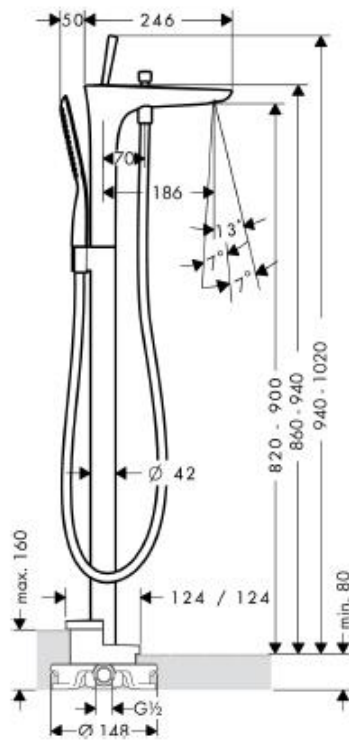

SPECIFICATION SHEET - fittings

BRAND:	hansgrohe
ORIGIN:	Germany
SERIES:	PuraVida
PRODUCT DESCRIPTION:	Floor-mounted single lever bath/shower mixer set • with PuraVida 120 Air handshower • Isiflex flexible shower hose 1.25m • normal spray • automatic diverter • flow rate: 20 l/min at 3 bars (45 psi) • flow pressure 1~5 bars (15~70 psi)
MODEL No.	15473 000 / 15473 400
FINISH/COLOUR:	Chrome-plated / white-chrome
DIMENSIONS:	940~1020 height adjustable 186mm spout projection
OPTIONAL MATCHING PARTS:	10452180 Basic concealed part for floor mounted bath mixer

Technical Informations: Suitable for continous flow water heater

① Shower outlet with 1B-resistance
② Tub outlet

Optional 10452180 concealed part must be required, refer to related Specification Sheet

REMINDER:	Pipe flushing must be done before faucets are installed. Failure to do so voids the warranty.
	Do not use cleaners containing abrasive cleansers, ammonia, bleach, acids, waxes, alcohol, solvents or other products not recommended for chrome.
	All information is for reference only, installation shall always be based on the actual product delivered.