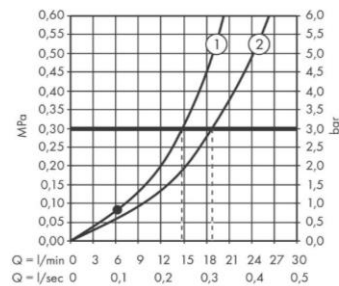

① Shower outlet with 1B-resistance
② Tub outlet

Optional 10452180 concealed part must be required, refer to related Specification Sheet

REMINDER:	Pipe flushing must be done before faucets are installed. Failure to do so voids the warranty.
	Do not use cleaners containing abrasive cleansers, ammonia, bleach, acids, waxes, alcohol, solvents or other products not recommended for chrome.
	All information is for reference only, installation shall always be based on the actual product delivered.