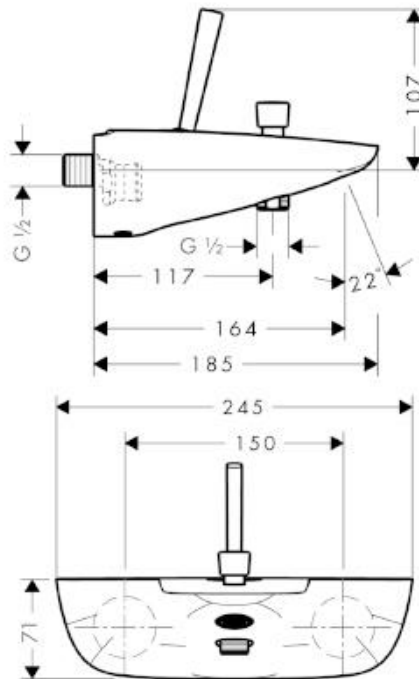

SPECIFICATION SHEET - fittings

BRAND:	hansgrohe	Product Photo:
ORIGIN:	Germany	
SERIES:	PuraVida	
PRODUCT DESCRIPTION:	Wall-mounted exposed single lever bath/shower mixer • centre distance 150±12mm • normal spray • automatic diverter • flow rate: 20 l/min at 3 bars (45 psi) • flow pressure 1~5 bars (15~70 psi)	
MODEL No.	15472 000 / 15472 400	
FINISH/COLOUR:	Chrome-plated / white-chrome	
DIMENSIONS:	164mm spout projection	
OPTIONAL MATCHING PARTS:	shower set with flexible hose	

Technical Informations: Suitable for continous flow water heater

① Hand shower
② Bath Spout

REMINDER:	Pipe flushing must be done before faucets are installed. Failure to do so voids the warranty. Do not use cleaners containing abrasive cleansers, ammonia, bleach, acids, waxes, alcohol, solvents or other products not recommended for chrome. All information is for reference only, installation shall always be based on the actual product delivered.