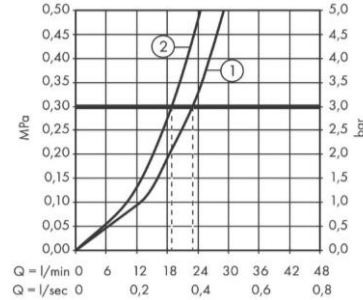

SPECIFICATION SHEET - fittings

BRAND:	hansgrohe	Product Photo:
ORIGIN:	Germany	
SERIES:	PuraVida	
PRODUCT DESCRIPTION:	Wall-mounted exposed single lever bath/shower mixer • centre distance 150±12mm • normal spray • automatic diverter • flow rate: 20 l/min at 3 bars (45 psi) • flow pressure 1~5 bars (15~70 psi)	
MODEL No.	15472 000 / 15472 400	
FINISH/COLOUR:	Chrome-plated / white-chrome	
DIMENSIONS:	164mm spout projection	
OPTIONAL MATCHING PARTS:	shower set with flexible hose	

Technical Informations: Suitable for continous flow water heater

① Hand shower
② Bath Spout

REMINDER:	Pipe flushing must be done before faucets are installed. Failure to do so voids the warranty. Do not use cleaners containing abrasive cleansers, ammonia, bleach, acids, waxes, alcohol, solvents or other products not recommended for chrome. All information is for reference only, installation shall always be based on the actual product delivered.