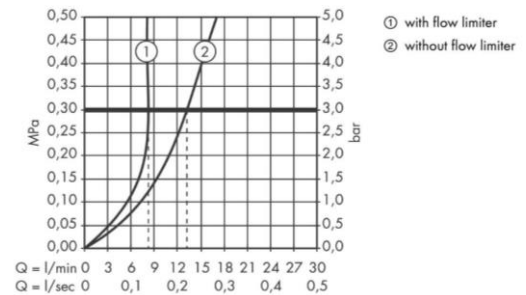

SPECIFICATION SHEET - fittings

BRAND:	hansgrohe	Product Photo:
ORIGIN:	Germany	
SERIES:	PuraVida	
PRODUCT DESCRIPTION:	Single lever bidet mixer 100 • with pop-up waste set G 1 ¼" • laminar spray • flow rate: 7.2 l/min at 3 bars (45 psi) • flow pressure 1~5 bars (15~70 psi)	
MODEL No.	15270 000 / 15270 400	
FINISH/COLOUR:	Chrome-plated / white-chrome	
DIMENSIONS:	203mm Height 106mm spout projection	
OPTIONAL MATCHING PARTS:	2x angle valve ½"x10mm (no nuts) 1x basin waste trap 1¼"	

Technical Informations: Suitable for continous flow water heater

REMINDER:	Pipe flushing must be done before faucets are installed. Failure to do so voids the warranty.
	Do not use cleaners containing abrasive cleansers, ammonia, bleach, acids, waxes, alcohol, solvents or other products not recommended for chrome.
	All information is for reference only, installation shall always be based on the actual product delivered.