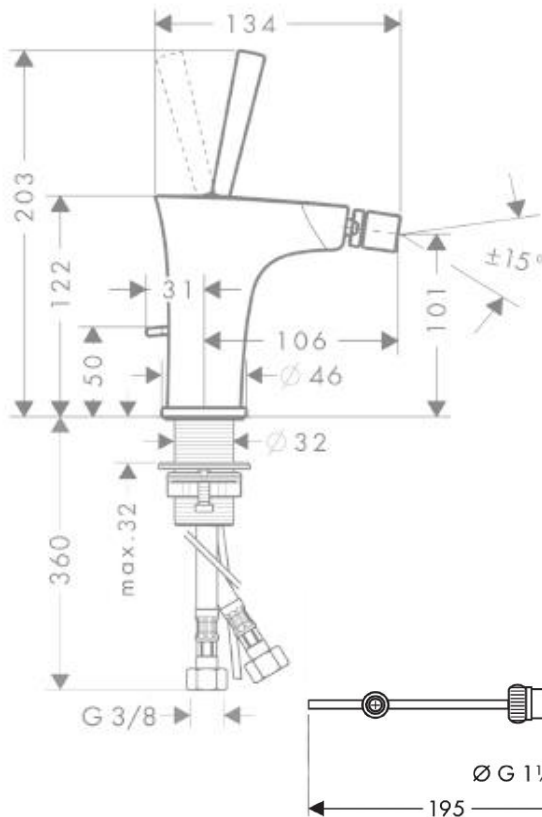

SPECIFICATION SHEET - fittings

BRAND:	hansgrohe	Product Photo:
ORIGIN:	Germany	
SERIES:	PuraVida	
PRODUCT DESCRIPTION:	Single lever bidet mixer 100 • with pop-up waste set G 1 ¼" • laminar spray • flow rate: 7.2 l/min at 3 bars (45 psi) • flow pressure 1~5 bars (15~70 psi)	
MODEL No.	15270 000 / 15270 400	
FINISH/COLOUR:	Chrome-plated / white-chrome	
DIMENSIONS:	203mm Height 106mm spout projection	
OPTIONAL MATCHING PARTS:	2x angle valve ½"x10mm (no nuts) 1x basin waste trap 1¼"	

Technical Informations: Suitable for continous flow water heater

REMINDER:	Pipe flushing must be done before faucets are installed. Failure to do so voids the warranty.
	Do not use cleaners containing abrasive cleansers, ammonia, bleach, acids, waxes, alcohol, solvents or other products not recommended for chrome.
	All information is for reference only, installation shall always be based on the actual product delivered.