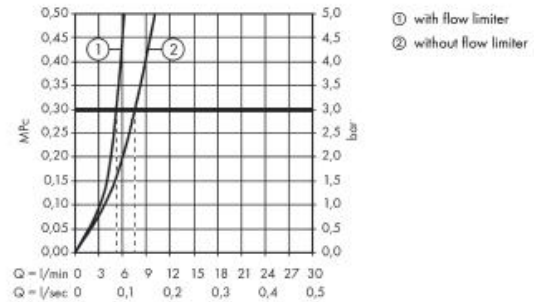

SPECIFICATION SHEET - fittings

BRAND:	hansgrohe	Product Photo:
ORIGIN:	Germany	
SERIES:	PuraVida	
PRODUCT DESCRIPTION:	Single lever basin mixer 240 • Push-open pop-up waste set G 1 ¼" • ComfortZone 240 • laminar spray • flow rate: 5 l/min at 3 bars (45 psi) • flow pressure 1~5 bars (15~70 psi)	
MODEL No.	15072 000 / 15072 400	
FINISH/COLOUR:	Chrome-plated / white-chrome	
DIMENSIONS:	344mm Height 178mm spout projection	
OPTIONAL MATCHING PARTS:	2x angle valve ½"x10mm (no nuts) 1x basin waste trap 1¼"	

Technical Informations: Suitable for continous flow water heater

REMINDER: Pipe flushing must be done before faucets are installed. Failure to do so voids the warranty.
Do not use cleaners containing abrasive cleansers, ammonia, bleach, acids, waxes, alcohol, solvents or other products not recommended for chrome.
All information is for reference only, installation shall always be based on the actual product delivered.