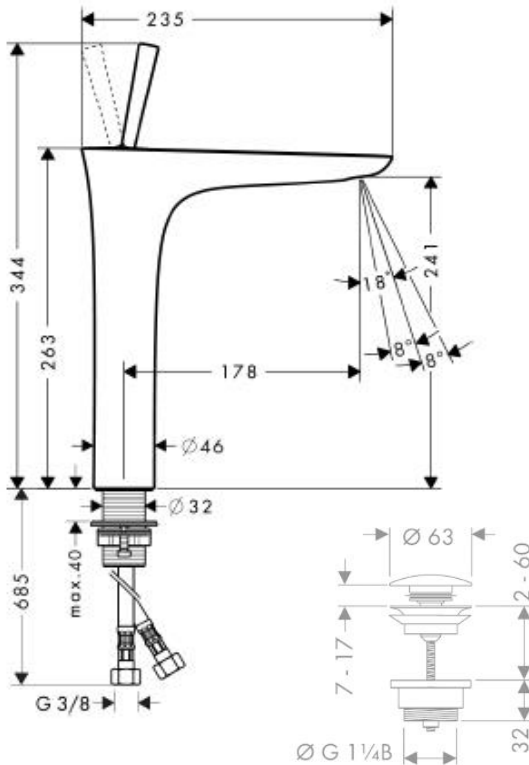

SPECIFICATION SHEET - fittings

BRAND:	hansgrohe	Product Photo:
ORIGIN:	Germany	
SERIES:	PuraVida	
PRODUCT DESCRIPTION:	Single lever basin mixer 240 • Push-open pop-up waste set G 1 ¼" • ComfortZone 240 • laminar spray • flow rate: 5 l/min at 3 bars (45 psi) • flow pressure 1~5 bars (15~70 psi)	
MODEL No.	15072 000 / 15072 400	
FINISH/COLOUR:	Chrome-plated / white-chrome	
DIMENSIONS:	344mm Height 178mm spout projection	
OPTIONAL MATCHING PARTS:	2x angle valve ½"x10mm (no nuts) 1x basin waste trap 1¼"	

Technical Informations: Suitable for continous flow water heater

REMINDER: Pipe flushing must be done before faucets are installed. Failure to do so voids the warranty.
Do not use cleaners containing abrasive cleansers, ammonia, bleach, acids, waxes, alcohol, solvents or other products not recommended for chrome.
All information is for reference only, installation shall always be based on the actual product delivered.