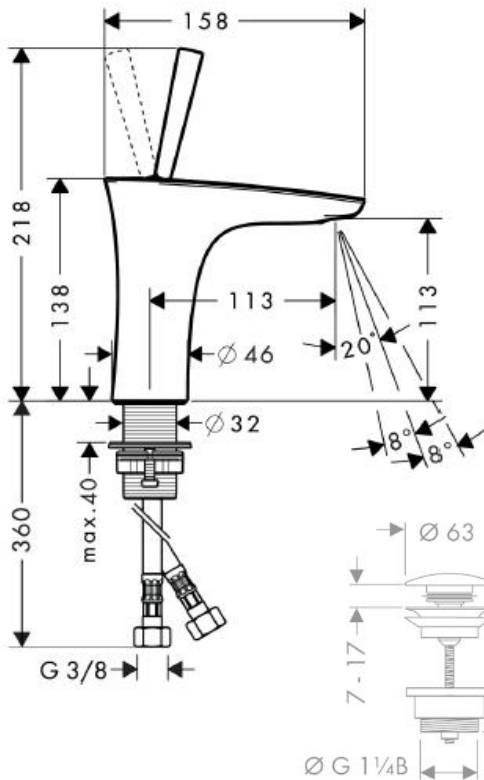

SPECIFICATION SHEET - fittings

BRAND:	hansgrohe	Product Photo:
ORIGIN:	Germany	
SERIES:	PuraVida	
PRODUCT DESCRIPTION:	Single lever basin mixer 100 • Push-open pop-up waste set G 1 ¼" • ComfortZone 110 • laminar spray • flow rate: 5 l/min at 3 bars (45 psi) • flow pressure 1~5 bars (15~70 psi)	
MODEL No.	15070 000 / 15070 400	
FINISH/COLOUR:	Chrome-plated / white-chrome	
DIMENSIONS:	218mm Height 113mm spout projection	
OPTIONAL MATCHING PARTS:	2x angle valve ½"x10mm (no nuts) 1x basin waste trap 1¼"	

Technical Informations: Suitable for continuous flow water heater

① with flow limiter
② without flow limiter

REMINDER: Pipe flushing must be done before faucets are installed. Failure to do so voids the warranty.
Do not use cleaners containing abrasive cleansers, ammonia, bleach, acids, waxes, alcohol, solvents or other products not recommended for chrome.
All information is for reference only, installation shall always be based on the actual product delivered.