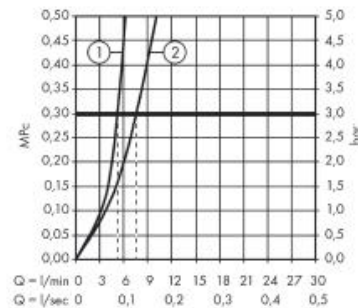

SPECIFICATION SHEET - fittings

BRAND:	hansgrohe	Product Photo:
ORIGIN:	Germany	
SERIES:	PuraVida	
PRODUCT DESCRIPTION:	Single lever basin mixer 100 • Push-open pop-up waste set G 1 ¼" • ComfortZone 110 • laminar spray • flow rate: 5 l/min at 3 bars (45 psi) • flow pressure 1~5 bars (15~70 psi)	
MODEL No.	15070 000 / 15070 400	
FINISH/COLOUR:	Chrome-plated / white-chrome	
DIMENSIONS:	218mm Height 113mm spout projection	
OPTIONAL MATCHING PARTS:	2x angle valve ½"x10mm (no nuts) 1x basin waste trap 1¼"	

Technical Informations: Suitable for continuous flow water heater

① with flow limiter
② without flow limiter

REMINDER: Pipe flushing must be done before faucets are installed. Failure to do so voids the warranty.
Do not use cleaners containing abrasive cleansers, ammonia, bleach, acids, waxes, alcohol, solvents or other products not recommended for chrome.
All information is for reference only, installation shall always be based on the actual product delivered.