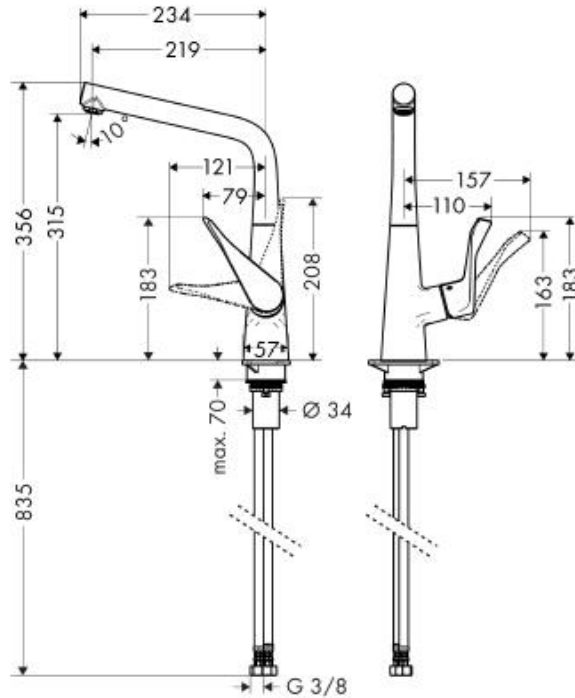

SPECIFICATION SHEET - fittings

BRAND:	hansgrohe	Product Photo:
ORIGIN:	Germany	
SERIES:	Metris	
PRODUCT DESCRIPTION:	Single lever kitchen mixer • with swivel L-spout 3 steps 110° • laminar sprays • flow rate: 13 l/min at 3 bars (45 psi) • flow pressure 1~5 bars (15~70 psi)	
MODEL No.	14822 000	
FINISH/COLOUR:	Chrome-plated	
DIMENSIONS:	356mm Height 219mm spout projection	
OPTIONAL MATCHING PARTS:	2x angle valve 1/2"x10mm (no nuts)	

Technical Informations: Suitable for continous flow water heaters

REMINDER:	Pipe flushing must be done before faucets are installed. Failure to do so voids the warranty.
	Do not use cleaners containing abrasive cleansers, ammonia, bleach, acids, waxes, alcohol, solvents or other products not recommended for chrome.
	All information is for reference only, installation shall always be based on the actual product delivered.