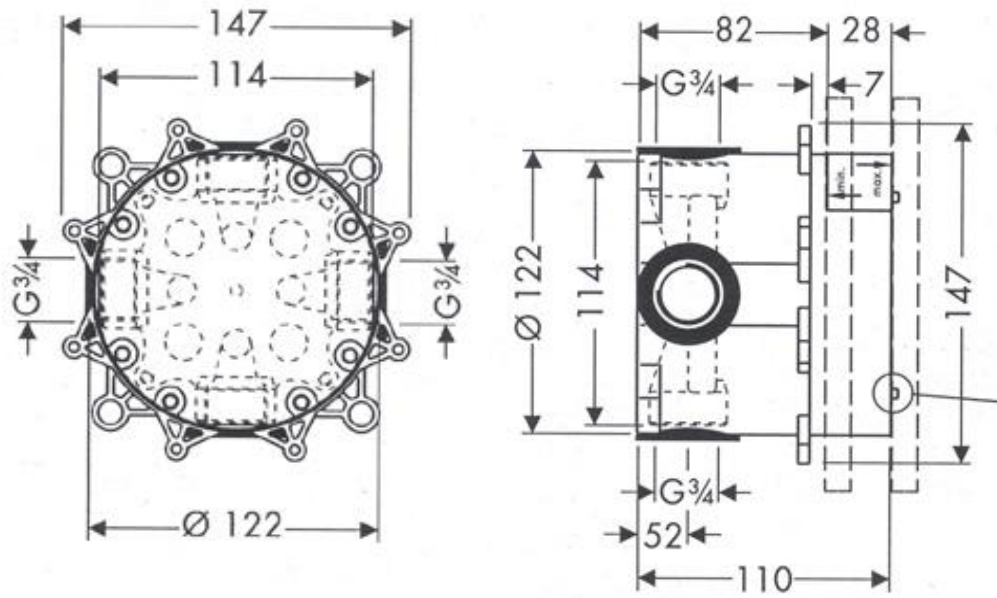

SPECIFICATION SHEET - fittings

BRAND:	hansgrohe	Product Photo:
ORIGIN:	Germany	
SERIES:	iBox Universal	
PRODUCT DESCRIPTION:	Basic part for concealed mixers • 4x connection point 3/4" • 3x reducer 3/4"-1/2" for 1/2" connection + 1x plug 3/4" • pressure testing and flushing plug included • matching with Finish set for single lever / thermostatic mixers	
MODEL No.	01800 180	
FINISH/COLOUR:	---	
DIMENSIONS:	---	
OPTIONAL MATCHING PARTS:	Finish set (various features) 13595 000 extension set 25mm 96615 000 fastening rail set	

Technical Informations:

REMINDER:	Pipe flushing must be done before faucets are installed. Failure to do so voids the warranty. Do not use cleaners containing abrasive cleansers, ammonia, bleach, acids, waxes, alcohol, solvents or other products not recommended for chrome. All information is for reference only, installation shall always be based on the actual product delivered.