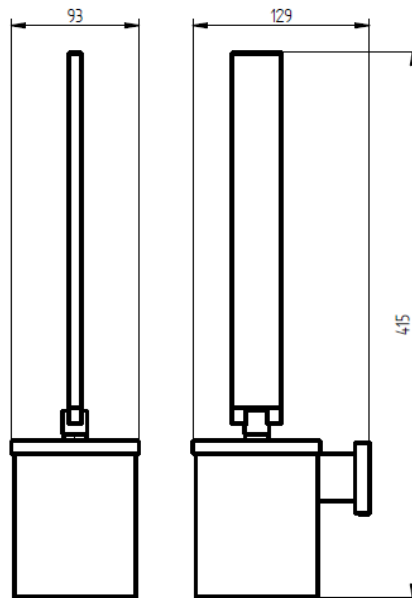

SPECIFICATION SHEET - bathroom accessories

BRAND:	HACEKA	Product Photo:
ORIGIN:	Netherlands	
SERIES:	EDGE	
PRODUCT DESCRIPTION:	W.c. brush with holder wall mounted	
MODEL No.	403319	
FINISH/COLOUR:	Chrome	
DIMENSIONS:	129 x 93 x 415mm	
OPTIONAL MATCHING PARTS:		

Technical Informations:

REMINDER:	Do not use cleaners containing abrasive cleansers, ammonia, bleach, acids, waxes, alcohol, solvents or other products not recommended for chrome.
	All information is for reference only, installation shall always be based on the actual product delivered.