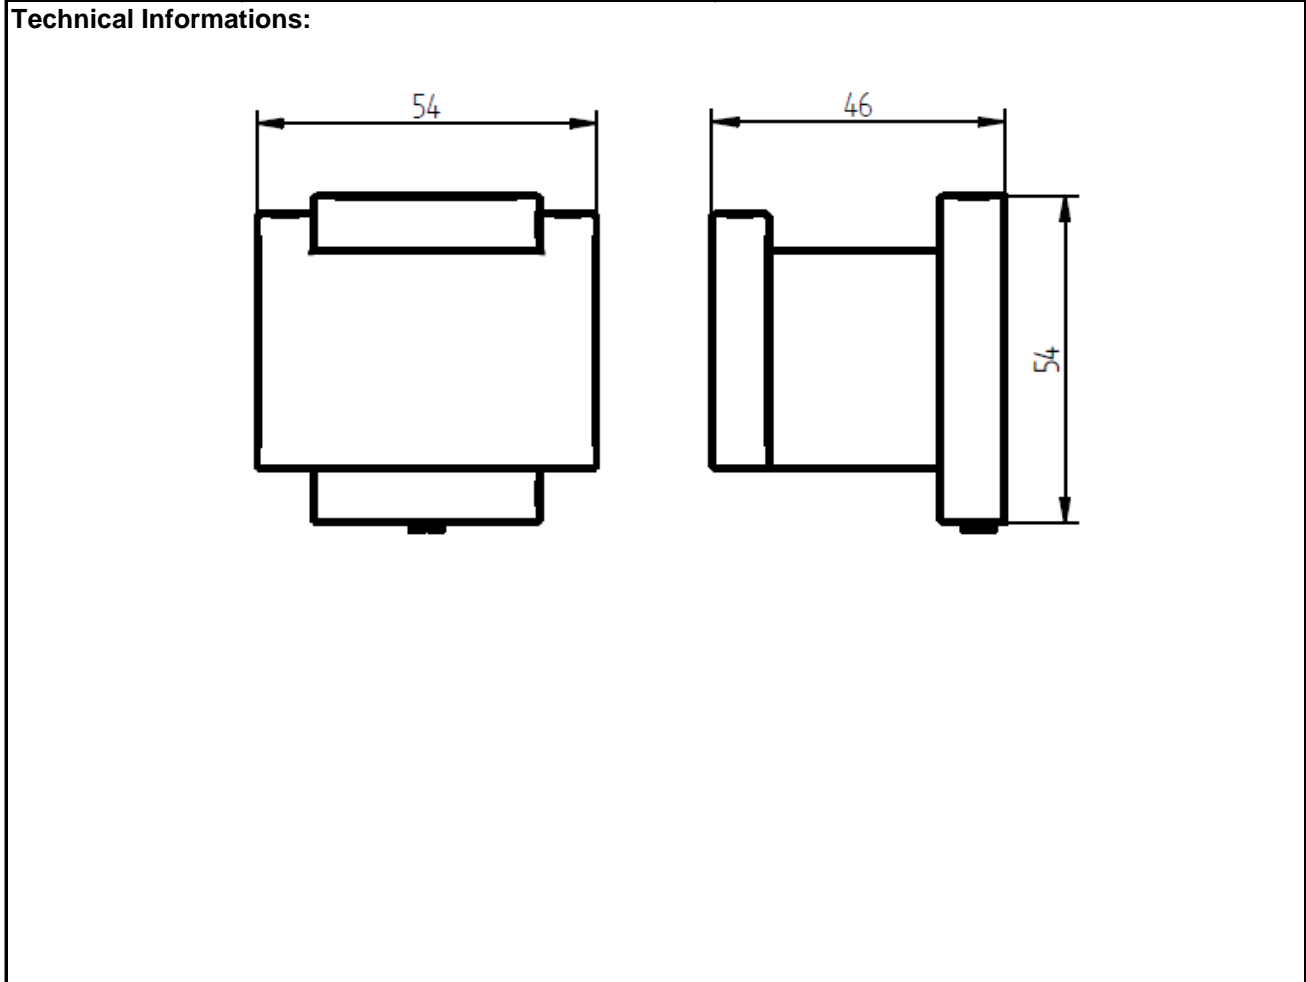

SPECIFICATION SHEET - bathroom accessories

BRAND:	HACEKA	Product Photo: 
ORIGIN:	Netherlands	
SERIES:	EDGE	
PRODUCT DESCRIPTION:	Double robe hook	
MODEL No.	403318	
FINISH/COLOUR:	Chrome	
DIMENSIONS:	46 x 54 x 54mm	
OPTIONAL MATCHING PARTS:		