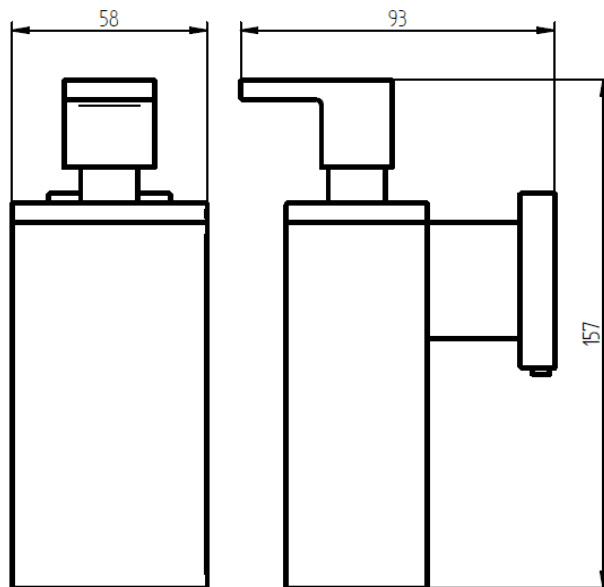

SPECIFICATION SHEET - bathroom accessories

BRAND:	HACEKA	Product Photo:
ORIGIN:	Netherlands	
SERIES:	EDGE	
PRODUCT DESCRIPTION:	Soap dispenser	
MODEL No.	403317	
FINISH/COLOUR:	Chrome	
DIMENSIONS:	93 x 58 x 157mm	
OPTIONAL MATCHING PARTS:		

Technical Informations:

REMINDER:	Do not use cleaners containing abrasive cleansers, ammonia, bleach, acids, waxes, alcohol, solvents or other products not recommended for chrome.
	All information is for reference only, installation shall always be based on the actual product delivered.