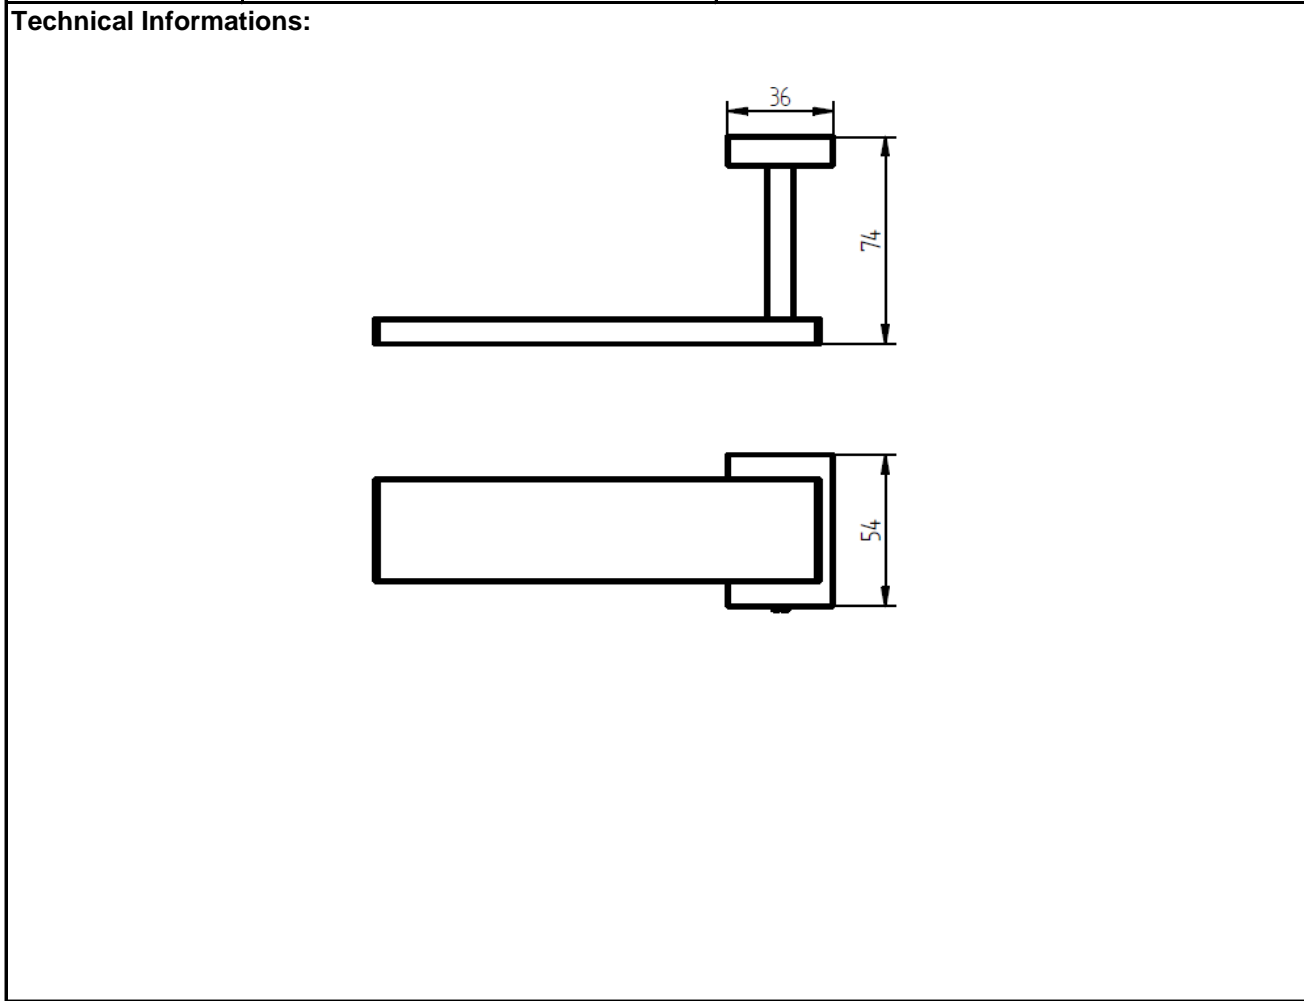

SPECIFICATION SHEET - bathroom accessories

BRAND:	HACEKA	Product Photo: 
ORIGIN:	Netherlands	
SERIES:	EDGE	
PRODUCT DESCRIPTION:	Horizotal roll holder	
MODEL No.	403315	
FINISH/COLOUR:	Chrome	
DIMENSIONS:	74mm L x 54mm H	
OPTIONAL MATCHING PARTS:		