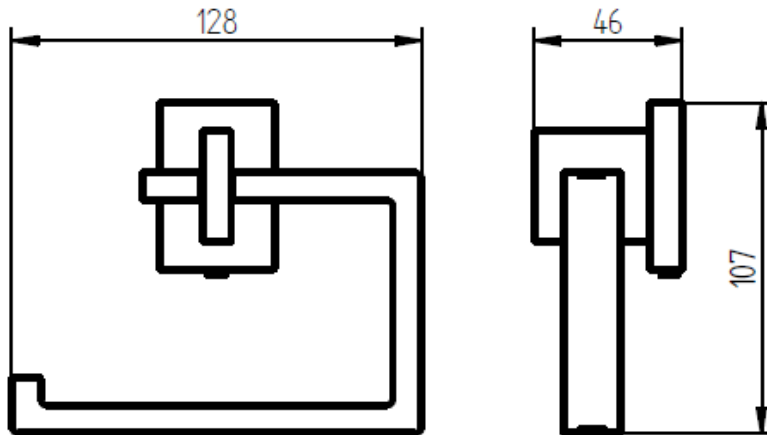

SPECIFICATION SHEET - bathroom accessories

BRAND:	HACEKA	Product Photo:
ORIGIN:	Netherlands	
SERIES:	EDGE	
PRODUCT DESCRIPTION:	Roll holder without lid	
MODEL No.	403314	
FINISH/COLOUR:	Chrome	
DIMENSIONS:	46 x 128 x 107mm	
OPTIONAL MATCHING PARTS:		

Technical Informations:

REMINDER:	Do not use cleaners containing abrasive cleansers, ammonia, bleach, acids, waxes, alcohol, solvents or other products not recommended for chrome.
	All information is for reference only, installation shall always be based on the actual product delivered.