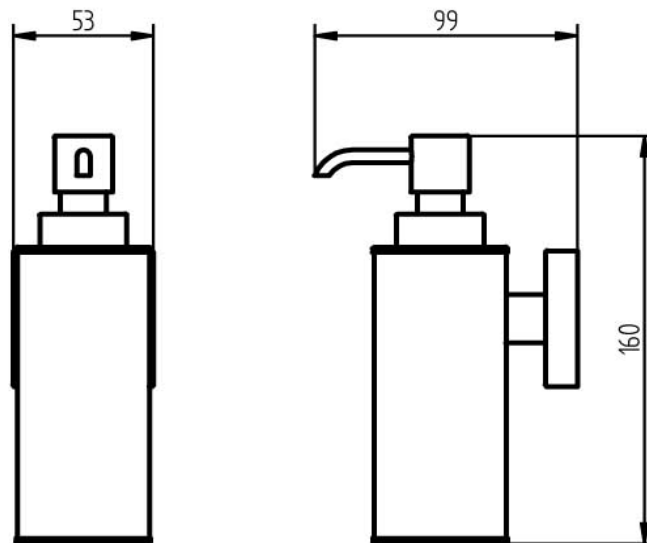

SPECIFICATION SHEET - bathroom accessories

BRAND:	HACEKA	Product Photo:
ORIGIN:	Netherlands	
SERIES:	MEZZO	
PRODUCT DESCRIPTION:	Liquid soap dispenser with support metal container	
MODEL No.	403017	
FINISH/COLOUR:	Chrome	
DIMENSIONS:	99 x 53 x 160mm	
OPTIONAL MATCHING PARTS:		

Technical Informations:

REMINDER:	Do not use cleaners containing abrasive cleansers, ammonia, bleach, acids, waxes, alcohol, solvents or other products not recommended for chrome.
	All information is for reference only, installation shall always be based on the actual product delivered.