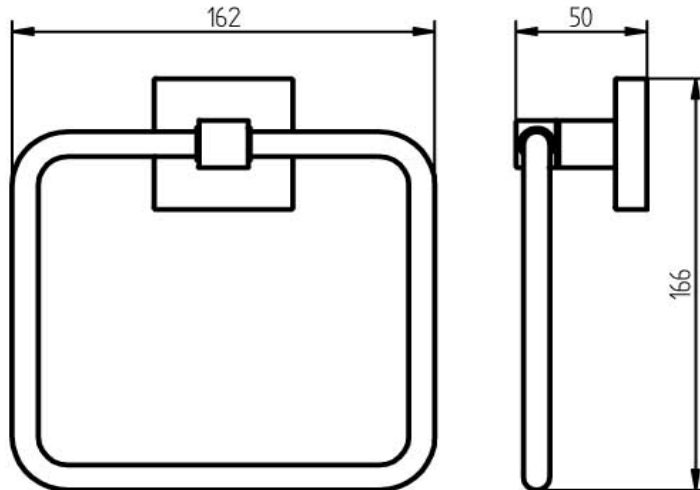

SPECIFICATION SHEET - bathroom accessories

BRAND:	HACEKA	Product Photo:
ORIGIN:	Netherlands	
SERIES:	MEZZO	
PRODUCT DESCRIPTION:	Towel ring	
MODEL No.	403006	
FINISH/COLOUR:	Chrome	
DIMENSIONS:	50 x 162 x 166mm	
OPTIONAL MATCHING PARTS:		

Technical Informations:

REMINDER:	Do not use cleaners containing abrasive cleansers, ammonia, bleach, acids, waxes, alcohol, solvents or other products not recommended for chrome.
	All information is for reference only, installation shall always be based on the actual product delivered.