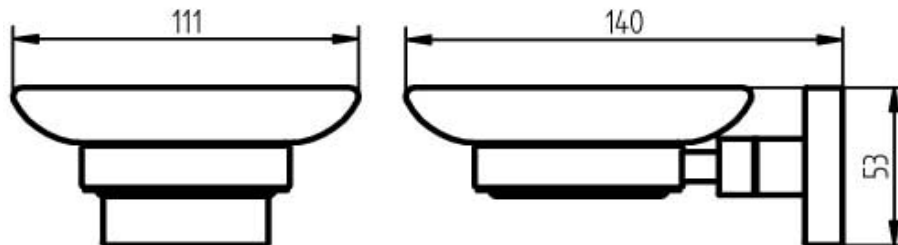

SPECIFICATION SHEET - bathroom accessories

BRAND:	HACEKA	Product Photo:
ORIGIN:	Netherlands	
SERIES:	MEZZO	
PRODUCT DESCRIPTION:	Glass Soap disc with holder	
MODEL No.	403003	
FINISH/COLOUR:	Chrome	
DIMENSIONS:	140 x 111 x 53mm	
OPTIONAL MATCHING PARTS:		

Technical Informations:

REMINDER:	Do not use cleaners containing abrasive cleansers, ammonia, bleach, acids, waxes, alcohol, solvents or other products not recommended for chrome.
	All information is for reference only, installation shall always be based on the actual product delivered.