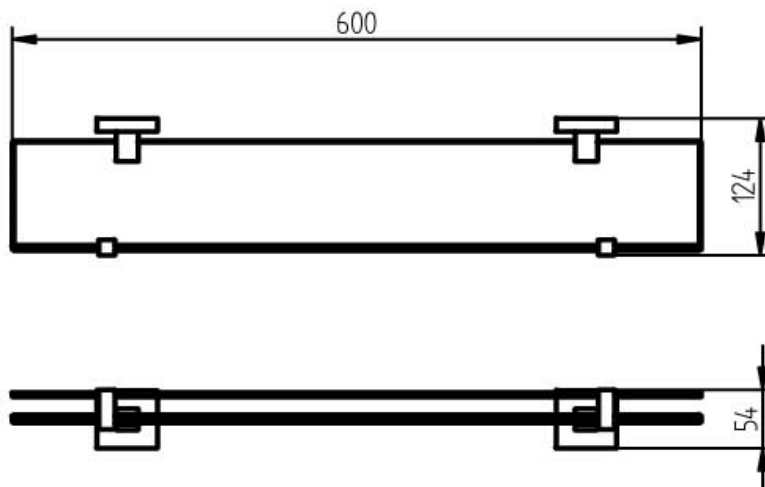

SPECIFICATION SHEET - bathroom accessories

BRAND:	HACEKA	Product Photo:
ORIGIN:	Netherlands	
SERIES:	MEZZO	
PRODUCT DESCRIPTION:	Glass shelf 60cm	
MODEL No.	403001	
FINISH/COLOUR:	Chrome	
DIMENSIONS:	124 x 600 x 54mm	
OPTIONAL MATCHING PARTS:		

Technical Informations:

REMINDER:	Do not use cleaners containing abrasive cleansers, ammonia, bleach, acids, waxes, alcohol, solvents or other products not recommended for chrome.
	All information is for reference only, installation shall always be based on the actual product delivered.