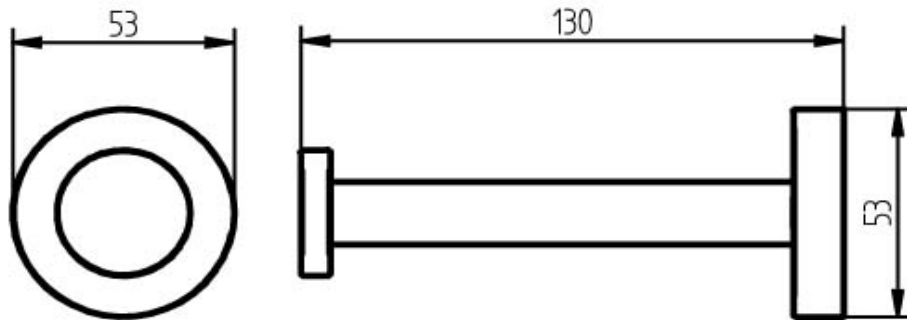

SPECIFICATION SHEET - bathroom accessories

BRAND:	HACEKA	Product Photo:
ORIGIN:	Netherlands	
SERIES:	KOSMOSTEC	
PRODUCT DESCRIPTION:	Spare roll holder, horizontal	
MODEL No.	402424	
FINISH/COLOUR:	Satin	
DIMENSIONS:	130 x 53 x 53mm	
OPTIONAL MATCHING PARTS:		

Technical Informations:

REMINDER:	Do not use cleaners containing abrasive cleansers, ammonia, bleach, acids, waxes, alcohol, solvents or other products not recommended for chrome.
	All information is for reference only, installation shall always be based on the actual product delivered.