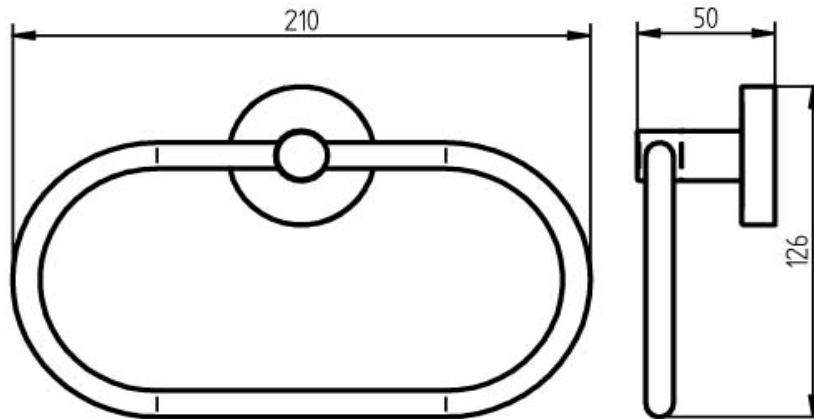

SPECIFICATION SHEET - bathroom accessories

BRAND:	HACEKA	Product Photo:
ORIGIN:	Netherlands	
SERIES:	KOSMOSTEC	
PRODUCT DESCRIPTION:	Towel ring	
MODEL No.	402406	
FINISH/COLOUR:	Satin	
DIMENSIONS:	50 x 210 x 126mm	
OPTIONAL MATCHING PARTS:		

Technical Informations:

REMINDER:	Do not use cleaners containing abrasive cleansers, ammonia, bleach, acids, waxes, alcohol, solvents or other products not recommended for chrome. All information is for reference only, installation shall always be based on the actual product delivered.