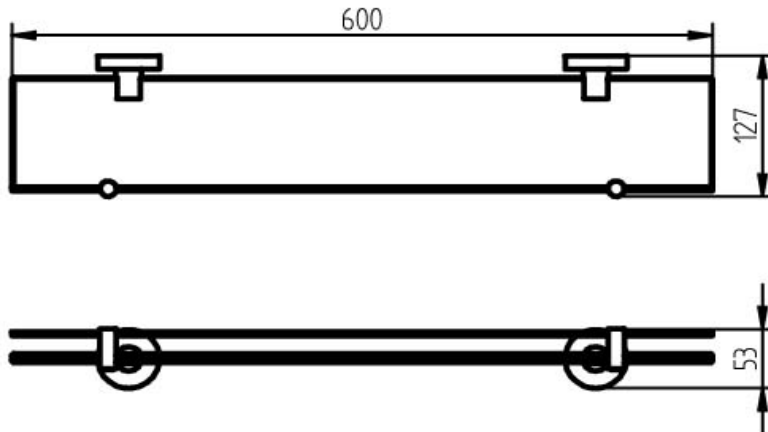

SPECIFICATION SHEET - bathroom accessories

BRAND:	HACEKA	Product Photo:
ORIGIN:	Netherlands	
SERIES:	KOSMOSTEC	
PRODUCT DESCRIPTION:	Glass shelf 60cm	
MODEL No.	402401	
FINISH/COLOUR:	Satin	
DIMENSIONS:	127 x 600 x 53mm	
OPTIONAL MATCHING PARTS:		

Technical Informations:

REMINDER:	Do not use cleaners containing abrasive cleansers, ammonia, bleach, acids, waxes, alcohol, solvents or other products not recommended for chrome. All information is for reference only, installation shall always be based on the actual product delivered.