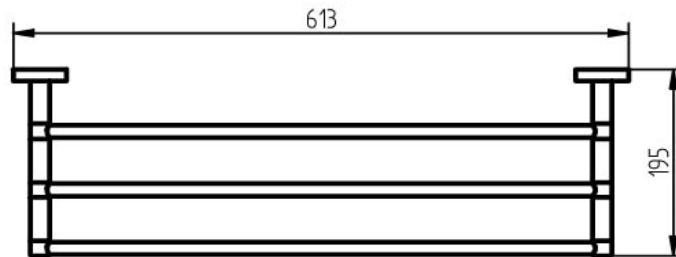

SPECIFICATION SHEET - bathroom accessories

BRAND:	HACEKA	Product Photo:
ORIGIN:	Netherlands	
SERIES:	KOSMOS	
PRODUCT DESCRIPTION:	Towel rack with extra bar 600mm	
MODEL No.	402343	
FINISH/COLOUR:	Chrome	
DIMENSIONS:	195 x 613 x 116mm	
OPTIONAL MATCHING PARTS:		

Technical Informations:

REMINDER:	Do not use cleaners containing abrasive cleansers, ammonia, bleach, acids, waxes, alcohol, solvents or other products not recommended for chrome.
	All information is for reference only, installation shall always be based on the actual product delivered.