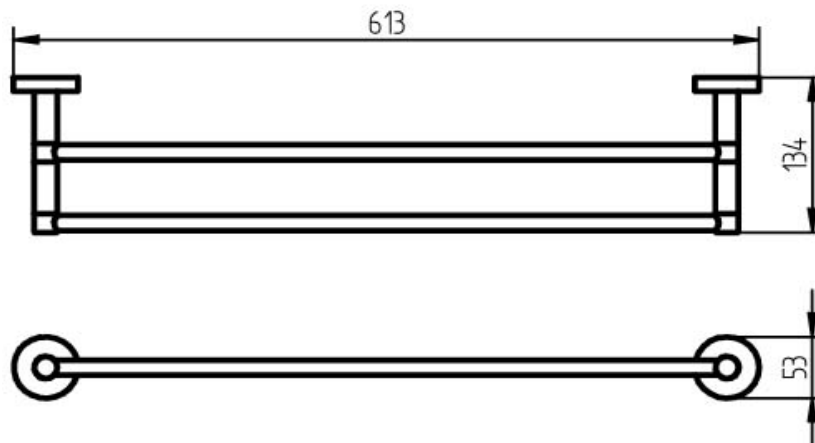

SPECIFICATION SHEET - bathroom accessories

BRAND:	HACEKA	Product Photo:
ORIGIN:	Netherlands	
SERIES:	KOSMOS	
PRODUCT DESCRIPTION:	Double towel rail 60cm	
MODEL No.	402329	
FINISH/COLOUR:	Chrome	
DIMENSIONS:	134 x 613 x 53mm	
OPTIONAL MATCHING PARTS:		

Technical Informations:

REMINDER:	Do not use cleaners containing abrasive cleansers, ammonia, bleach, acids, waxes, alcohol, solvents or other products not recommended for chrome.
	All information is for reference only, installation shall always be based on the actual product delivered.