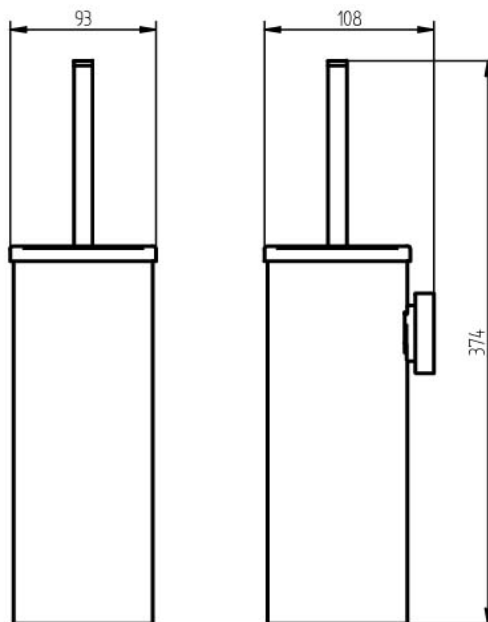

SPECIFICATION SHEET - bathroom accessories

BRAND:	HACEKA	Product Photo:
ORIGIN:	Netherlands	
SERIES:	KOSMOS	
PRODUCT DESCRIPTION:	W.c. brush + holder metal holder	
MODEL No.	402320	
FINISH/COLOUR:	Chrome	
DIMENSIONS:	108 x 93 x 374mm	
OPTIONAL MATCHING PARTS:		

Technical Informations:

REMINDER:	Do not use cleaners containing abrasive cleansers, ammonia, bleach, acids, waxes, alcohol, solvents or other products not recommended for chrome.
	All information is for reference only, installation shall always be based on the actual product delivered.