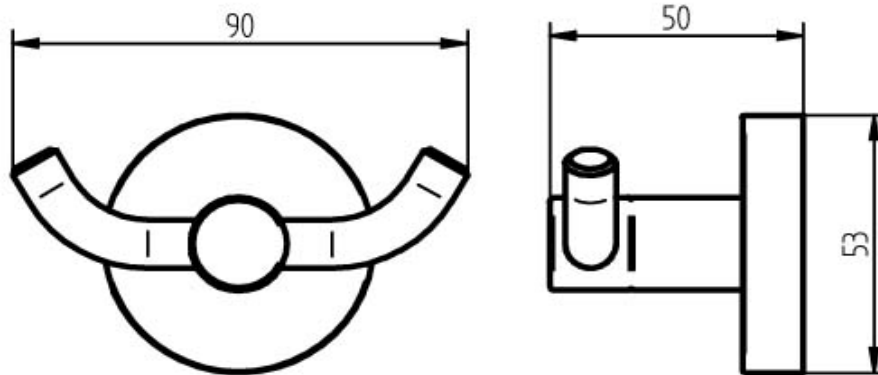

SPECIFICATION SHEET - bathroom accessories

BRAND:	HACEKA	Product Photo:
ORIGIN:	Netherlands	
SERIES:	KOSMOS	
PRODUCT DESCRIPTION:	Double robe hook	
MODEL No.	402318	
FINISH/COLOUR:	Chrome	
DIMENSIONS:	50 x 90 x 53mm	
OPTIONAL MATCHING PARTS:		

Technical Informations:

REMINDER:	Do not use cleaners containing abrasive cleansers, ammonia, bleach, acids, waxes, alcohol, solvents or other products not recommended for chrome.
	All information is for reference only, installation shall always be based on the actual product delivered.