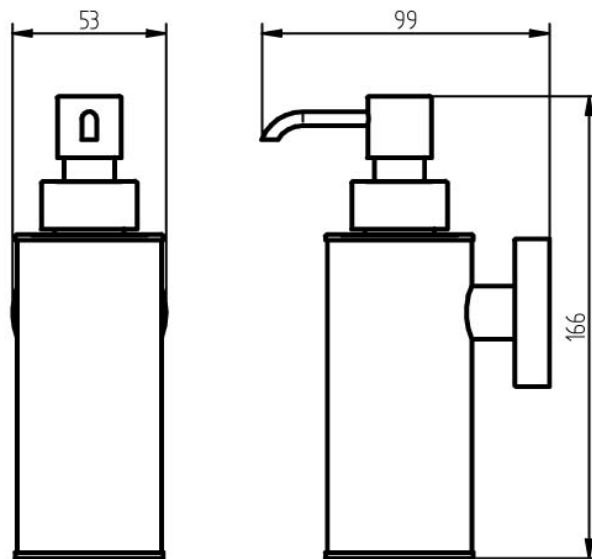

SPECIFICATION SHEET - bathroom accessories

BRAND:	HACEKA	Product Photo:
ORIGIN:	Netherlands	
SERIES:	KOSMOS	
PRODUCT DESCRIPTION:	Liquid soap dispenser with support metal container	
MODEL No.	402317	
FINISH/COLOUR:	Chrome	
DIMENSIONS:	99 x 53 x 166mm	
OPTIONAL MATCHING PARTS:		

Technical Informations:

REMINDER:	Do not use cleaners containing abrasive cleansers, ammonia, bleach, acids, waxes, alcohol, solvents or other products not recommended for chrome.
	All information is for reference only, installation shall always be based on the actual product delivered.