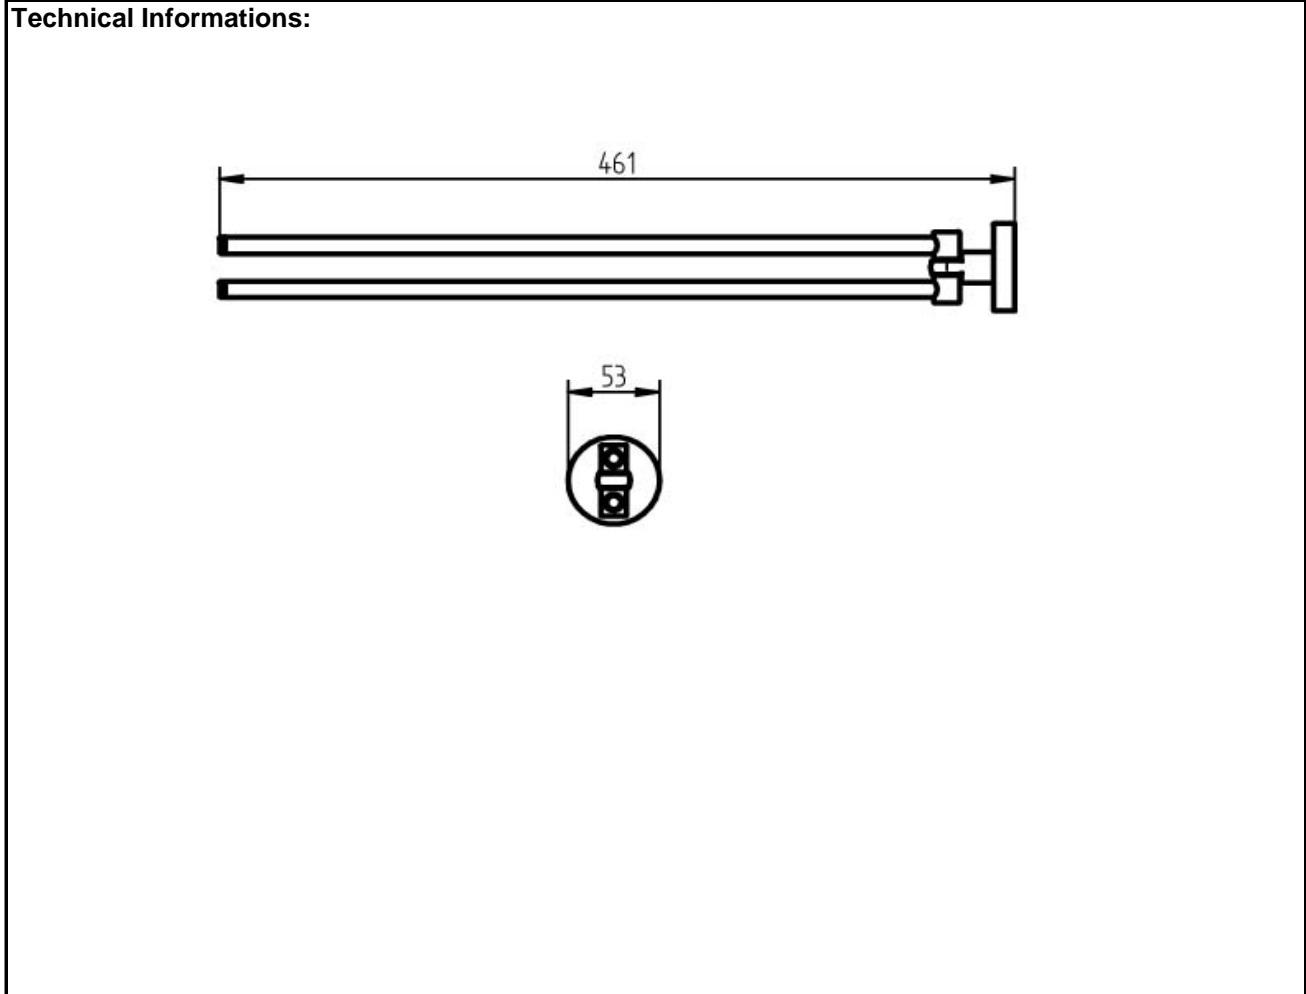

SPECIFICATION SHEET - bathroom accessories

BRAND:	HACEKA	Product Photo: 
ORIGIN:	Netherlands	
SERIES:	KOSMOS	
PRODUCT DESCRIPTION:	Adjustable towel rail	
MODEL No.	402311	
FINISH/COLOUR:	Chrome	
DIMENSIONS:	461mm W	
OPTIONAL MATCHING PARTS:		