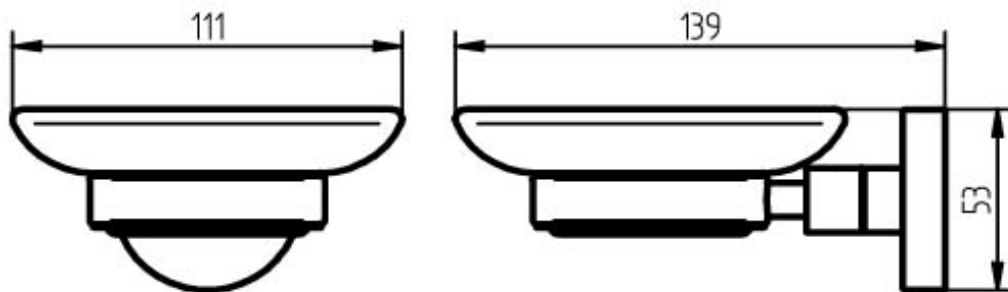

SPECIFICATION SHEET - bathroom accessories

BRAND:	HACEKA	Product Photo:
ORIGIN:	Netherlands	
SERIES:	KOSMOS	
PRODUCT DESCRIPTION:	Soap holder with glass dish	
MODEL No.	402303	
FINISH/COLOUR:	Chrome	
DIMENSIONS:	139 x 111 x 53mm	
OPTIONAL MATCHING PARTS:		

Technical Informations:

REMINDER:	Do not use cleaners containing abrasive cleansers, ammonia, bleach, acids, waxes, alcohol, solvents or other products not recommended for chrome.
	All information is for reference only, installation shall always be based on the actual product delivered.