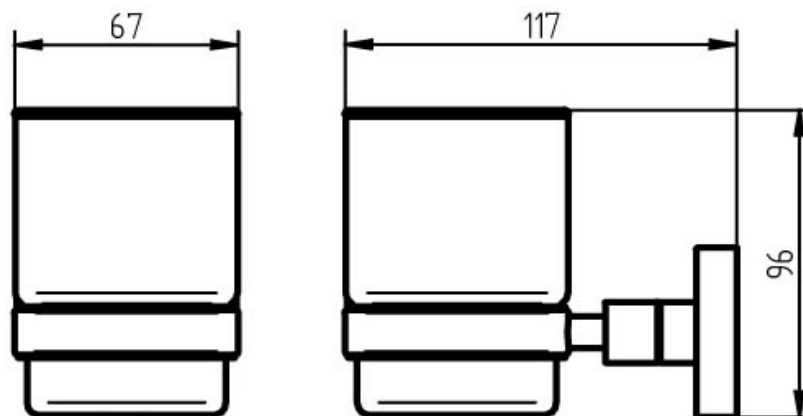

SPECIFICATION SHEET - bathroom accessories

BRAND:	HACEKA	Product Photo:
ORIGIN:	Netherlands	
SERIES:	KOSMOS	
PRODUCT DESCRIPTION:	Toothbrush holder with glass single	
MODEL No.	402302	
FINISH/COLOUR:	Chrome	
DIMENSIONS:	117 x 67 x 96mm	
OPTIONAL MATCHING PARTS:		

Technical Informations:

REMINDER:	Do not use cleaners containing abrasive cleansers, ammonia, bleach, acids, waxes, alcohol, solvents or other products not recommended for chrome.
	All information is for reference only, installation shall always be based on the actual product delivered.