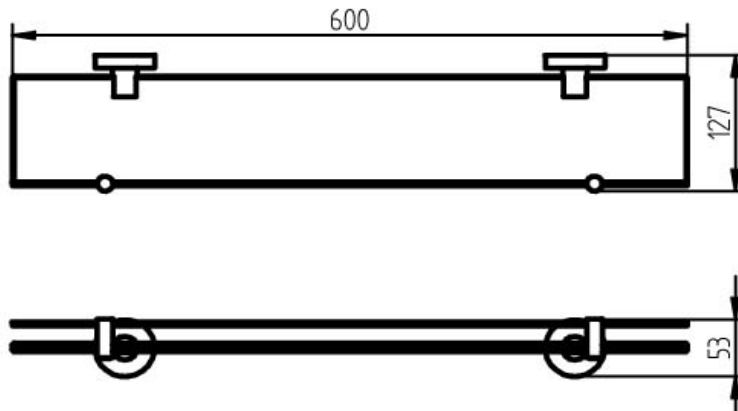

SPECIFICATION SHEET - bathroom accessories

BRAND:	HACEKA	Product Photo:
ORIGIN:	Netherlands	
SERIES:	KOSMOS	
PRODUCT DESCRIPTION:	Glass shelf 60cm	
MODEL No.	402301	
FINISH/COLOUR:	Chrome	
DIMENSIONS:	127 x 600 x 53mm	
OPTIONAL MATCHING PARTS:		

Technical Informations:

REMINDER:	Do not use cleaners containing abrasive cleansers, ammonia, bleach, acids, waxes, alcohol, solvents or other products not recommended for chrome.
	All information is for reference only, installation shall always be based on the actual product delivered.