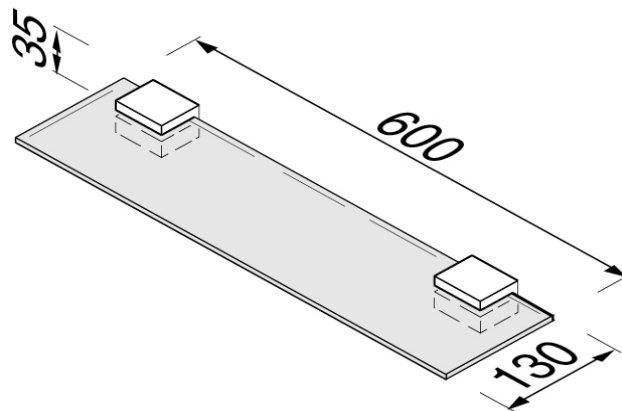

SPECIFICATION SHEET - bathroom accessories

BRAND:		Product Photo:
ORIGIN:	Netherlands	
SERIES:	NEXX	
PRODUCT DESCRIPTION:	Shelf 60cm	
MODEL No.	7545-02	
FINISH/COLOUR:	Chrome plated	
DIMENSIONS:	130mm L x 600mm W x 35mm H	
OPTIONAL MATCHING PARTS:		

Technical Informations:

REMINDER:	Do not use cleaners containing abrasive cleansers, ammonia, bleach, acids, waxes, alcohol, solvents or other products not recommended for chrome.
	All information is for reference only, installation shall always be based on the actual product delivered.