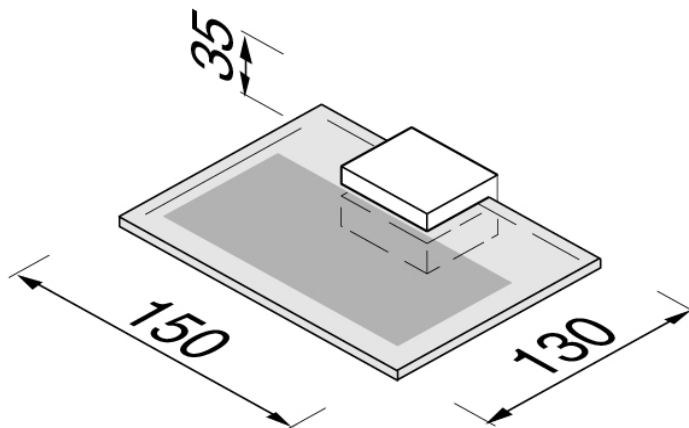

SPECIFICATION SHEET - bathroom accessories

BRAND:		Product Photo:
ORIGIN:	Netherlands	
SERIES:	NEXX	
PRODUCT DESCRIPTION:	Soap holder with holder	
MODEL No.	7543-02	
FINISH/COLOUR:	Chrome plated	
DIMENSIONS:	130mm L x 150mm W x 35mm H	
OPTIONAL MATCHING PARTS:		

Technical Informations:

REMINDER:	Do not use cleaners containing abrasive cleansers, ammonia, bleach, acids, waxes, alcohol, solvents or other products not recommended for chrome. All information is for reference only, installation shall always be based on the actual product delivered.